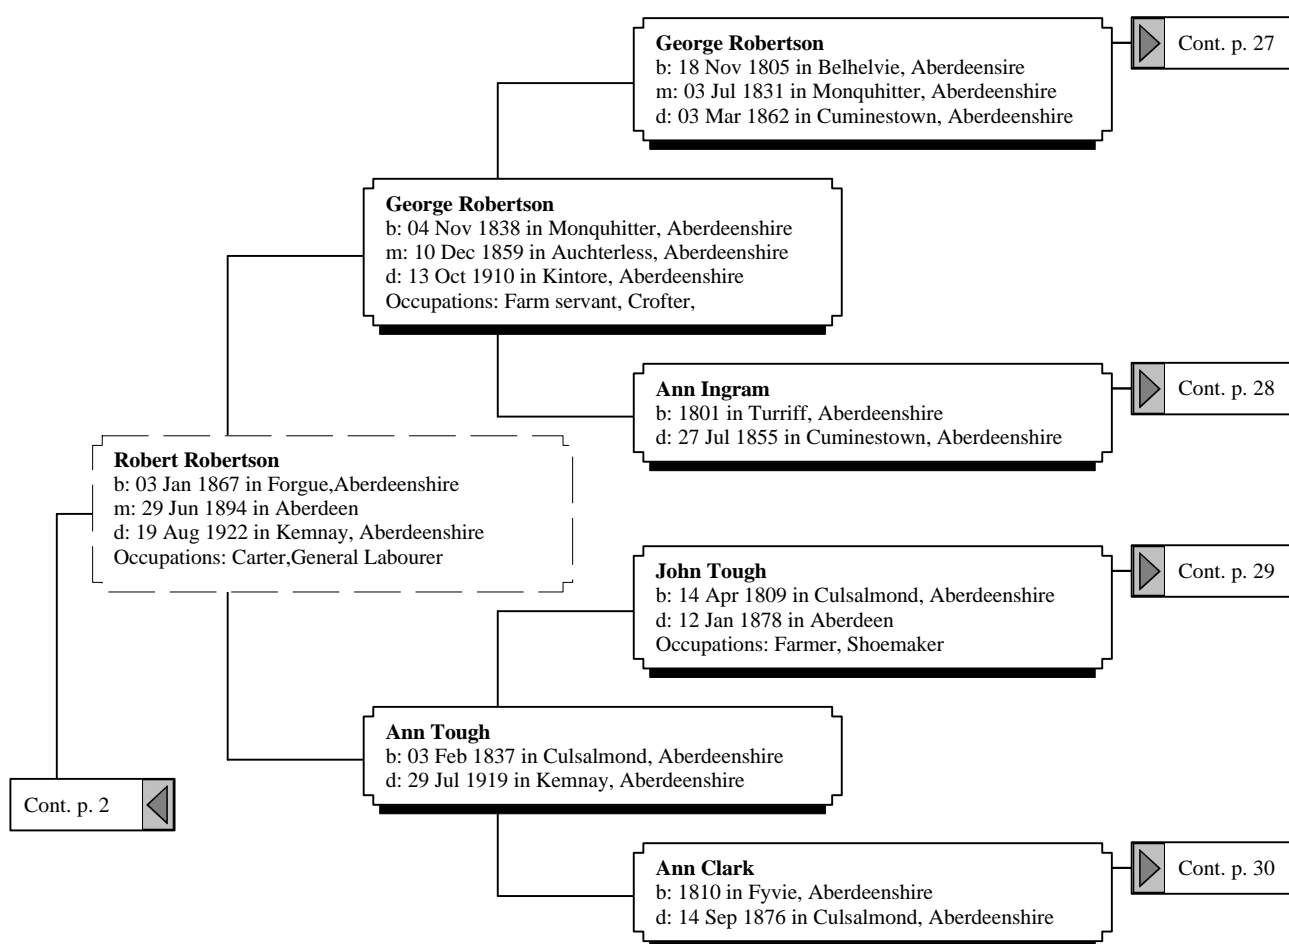

# Ancestors of Gary Robert Anderson & Dawn Cynthia Anderson

2nd Great-Grandparents

3rd Great-Grandparents

4th Great-Grandparents

# *Ancestors of Gary Robert Anderson & Dawn Cynthia Anderson*

2nd Great-Grandparents

3rd Great-Grandparents

4th Great-Grandparents