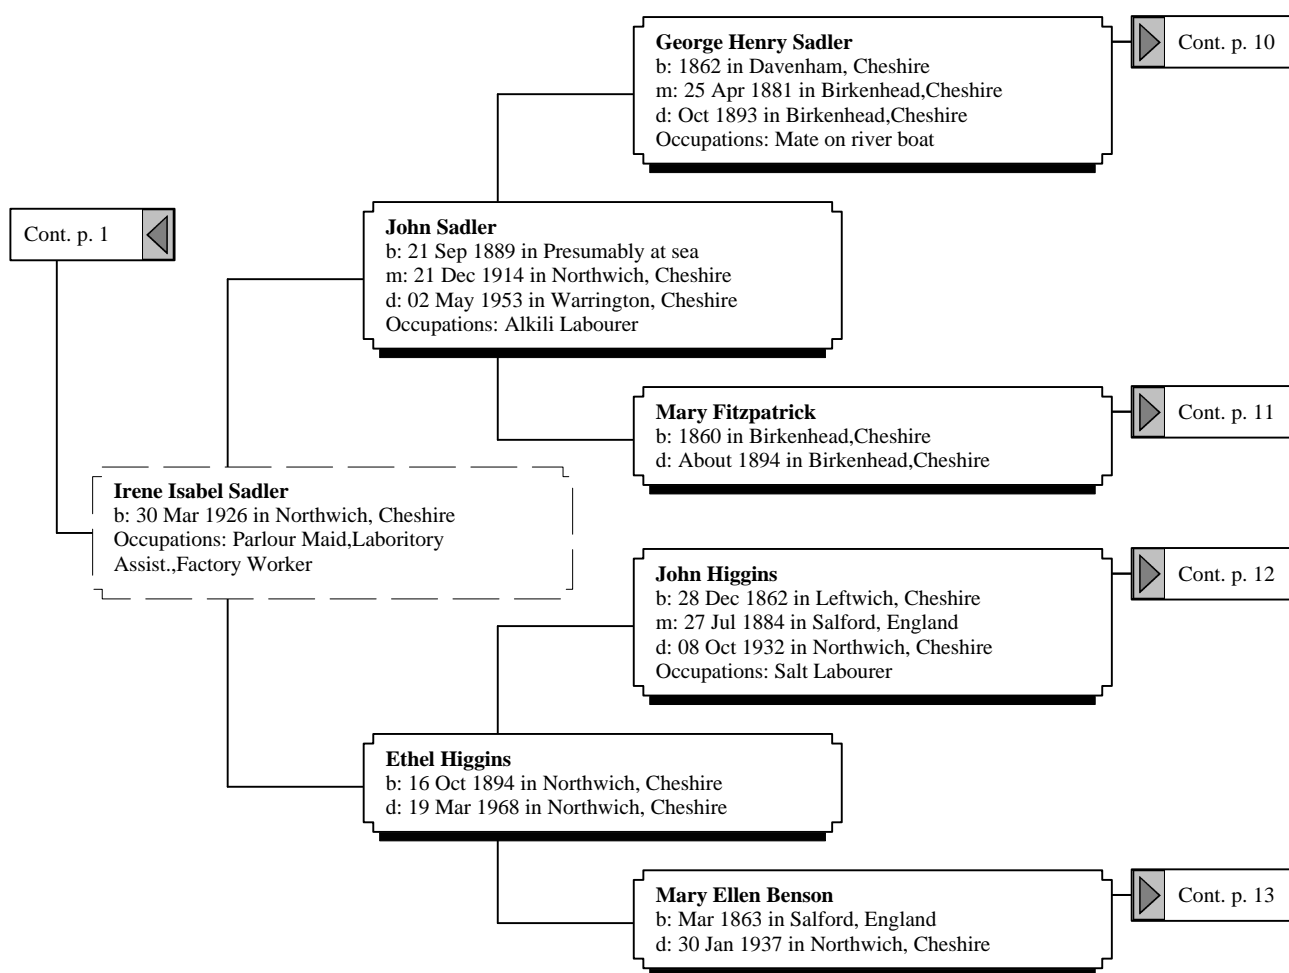

# *Ancestors of Gary Robert Anderson & Dawn Cynthia Anderson*

Parents

Grandparents

# Ancestors of Gary Robert Anderson & Dawn Cynthia Anderson

Grandparents

Great-Grandparents

2nd Great-Grandparents