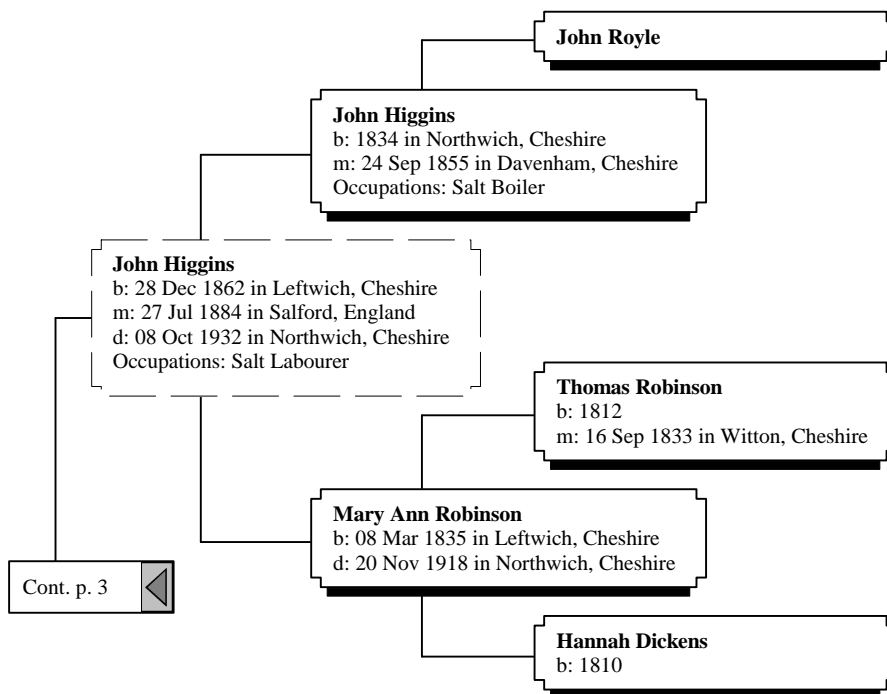

# Ancestors of Gary Robert Anderson & Dawn Cynthia Anderson

2nd Great-Grandparents

3rd Great-Grandparents

4th Great-Grandparents

5th Great-Grandparents

# *Ancestors of Gary Robert Anderson & Dawn Cynthia Anderson*

2nd Great-Grandparents

3rd Great-Grandparents

# *Ancestors of Gary Robert Anderson & Dawn Cynthia Anderson*

2nd Great-Grandparents

3rd Great-Grandparents

4th Great-Grandparents