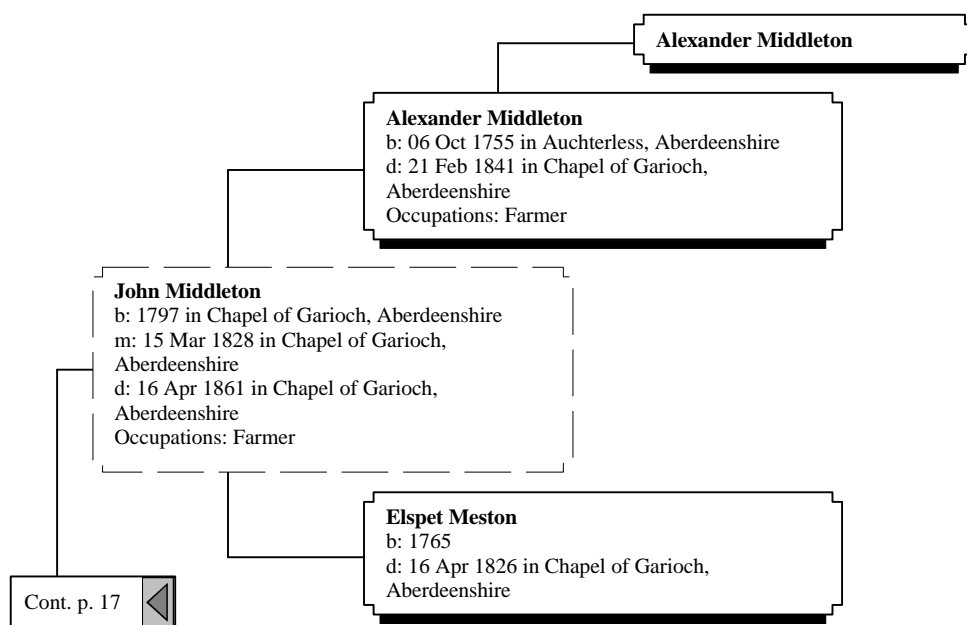

# *Ancestors of Gary Robert Anderson & Dawn Cynthia Anderson*

4th Great-Grandparents

5th Great-Grandparents

# Ancestors of Gary Robert Anderson & Dawn Cynthia Anderson

4th Great-Grandparents

5th Great-Grandparents

6th Great-Grandparents

7th Great-Grandparents

# *Ancestors of Gary Robert Anderson & Dawn Cynthia Anderson*

4th Great-Grandparents

5th Great-Grandparents

6th Great-Grandparents