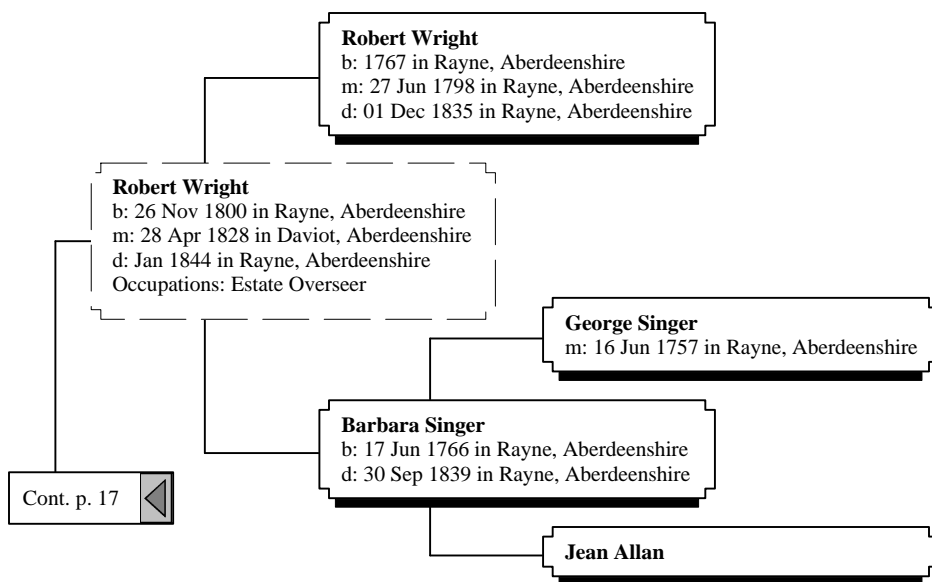

# *Ancestors of Gary Robert Anderson & Dawn Cynthia Anderson*

4th Great-Grandparents

5th Great-Grandparents

6th Great-Grandparents

# *Ancestors of Gary Robert Anderson & Dawn Cynthia Anderson*

4th Great-Grandparents

5th Great-Grandparents