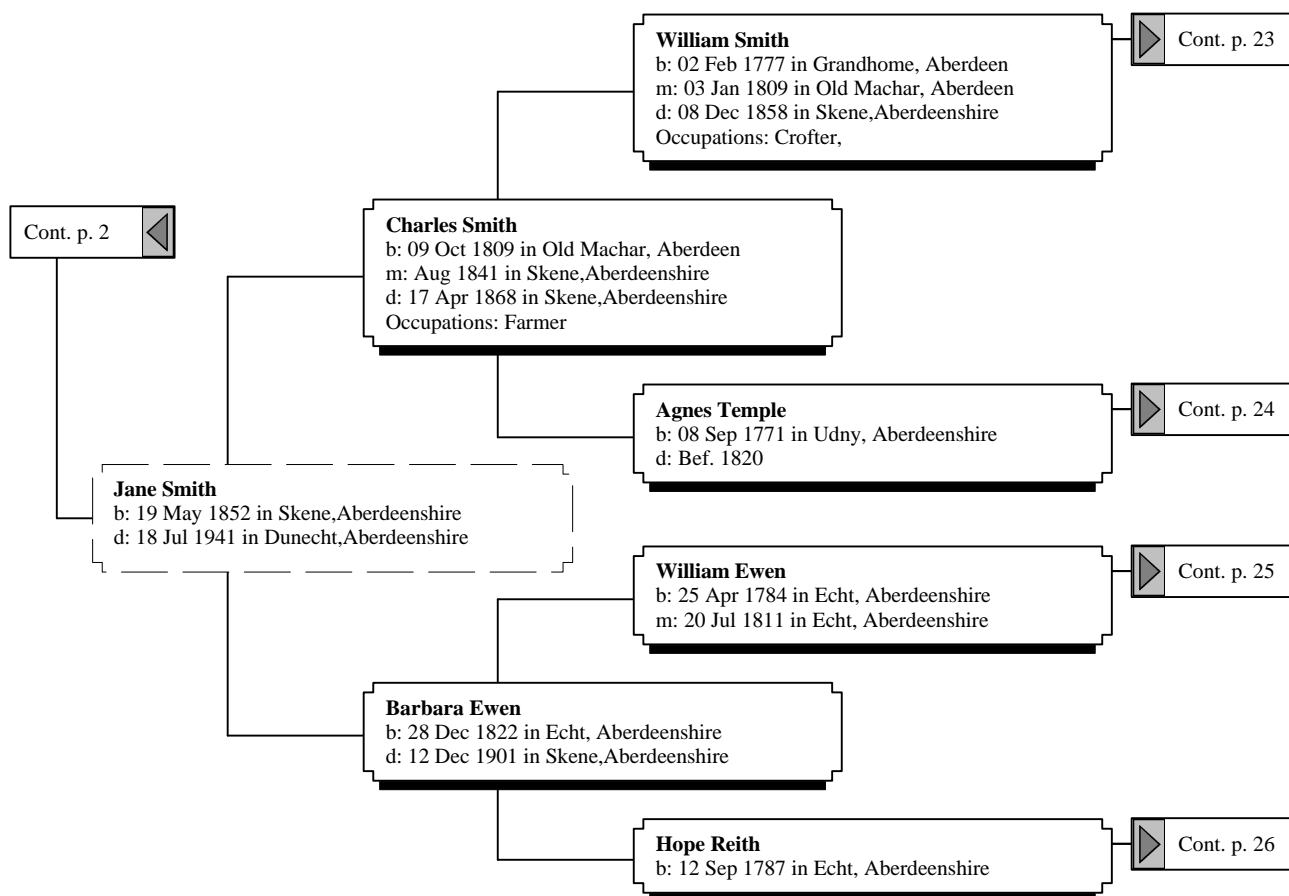

# Ancestors of Gary Robert Anderson & Dawn Cynthia Anderson

Grandparents

Great-Grandparents

2nd Great-Grandparents

# Ancestors of Gary Robert Anderson & Dawn Cynthia Anderson

2nd Great-Grandparents

3rd Great-Grandparents

4th Great-Grandparents

# *Ancestors of Gary Robert Anderson & Dawn Cynthia Anderson*

2nd Great-Grandparents

3rd Great-Grandparents

4th Great-Grandparents