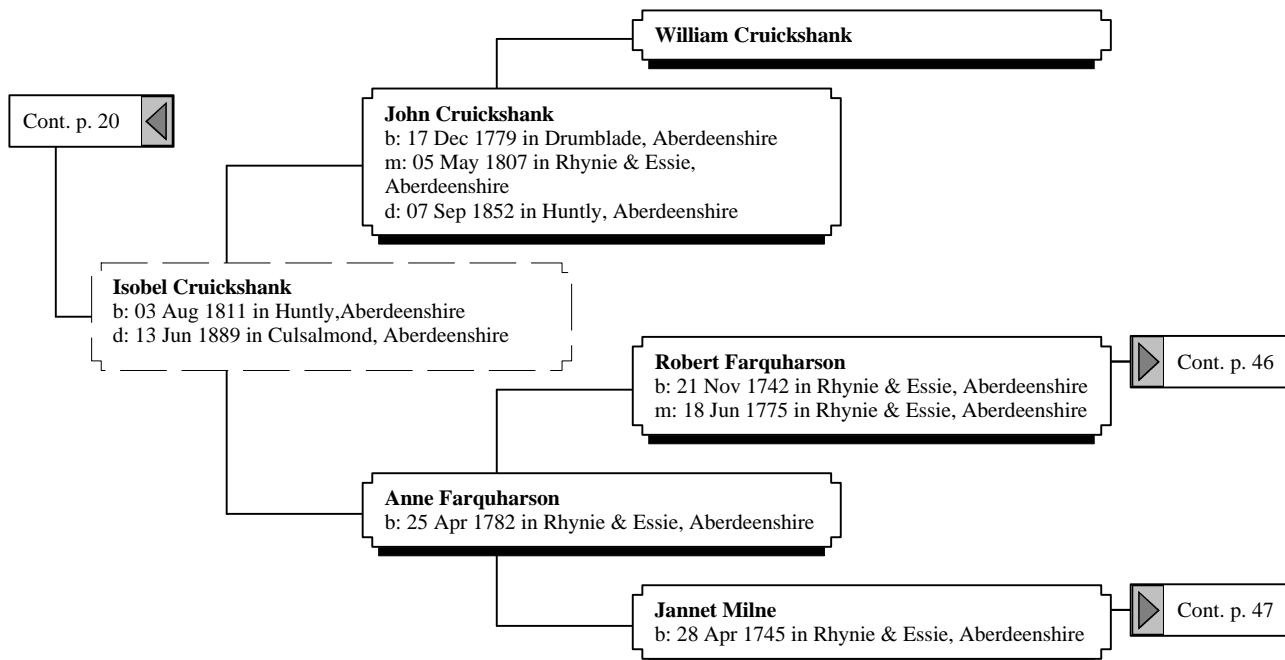

Ancestors of Gary Robert Anderson & Dawn Cynthia Anderson

4th Great-Grandparents

5th Great-Grandparents

6th Great-Grandparents