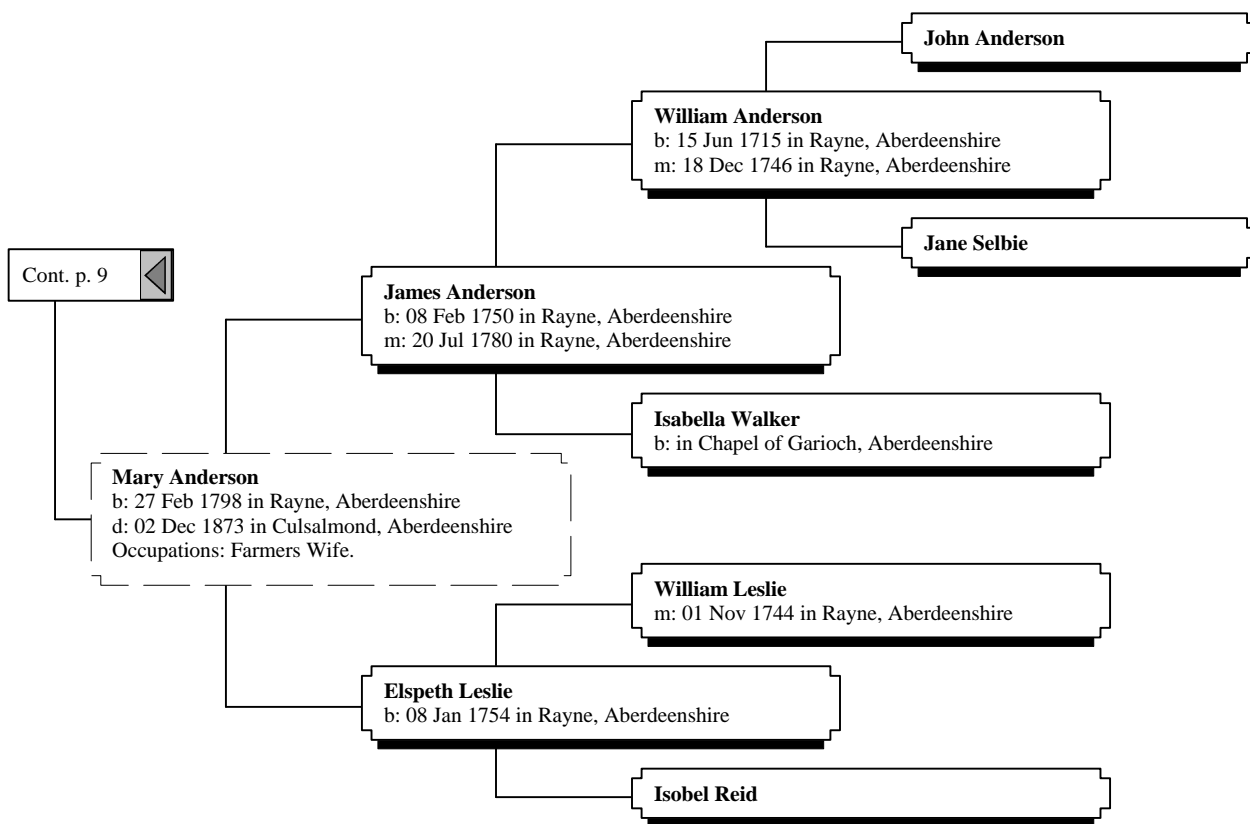

# *Ancestors of Gary Robert Anderson & Dawn Cynthia Anderson*

4th Great-Grandparents

5th Great-Grandparents

6th Great-Grandparents

# *Ancestors of Gary Robert Anderson & Dawn Cynthia Anderson*

4th Great-Grandparents

5th Great-Grandparents

# Ancestors of Gary Robert Anderson & Dawn Cynthia Anderson

4th Great-Grandparents

5th Great-Grandparents

6th Great-Grandparents

7th Great-Grandparents