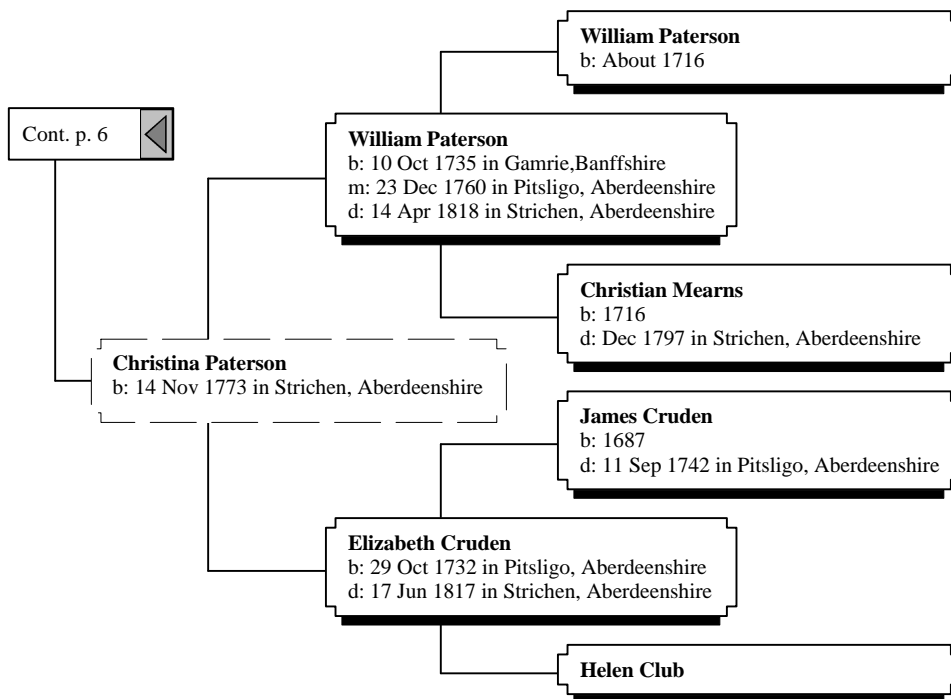

# *Ancestors of Gary Robert Anderson & Dawn Cynthia Anderson*

2nd Great-Grandparents

3rd Great-Grandparents

4th Great-Grandparents

# *Ancestors of Gary Robert Anderson & Dawn Cynthia Anderson*

4th Great-Grandparents

5th Great-Grandparents

6th Great-Grandparents

# Ancestors of Gary Robert Anderson & Dawn Cynthia Anderson

4th Great-Grandparents

5th Great-Grandparents

6th Great-Grandparents