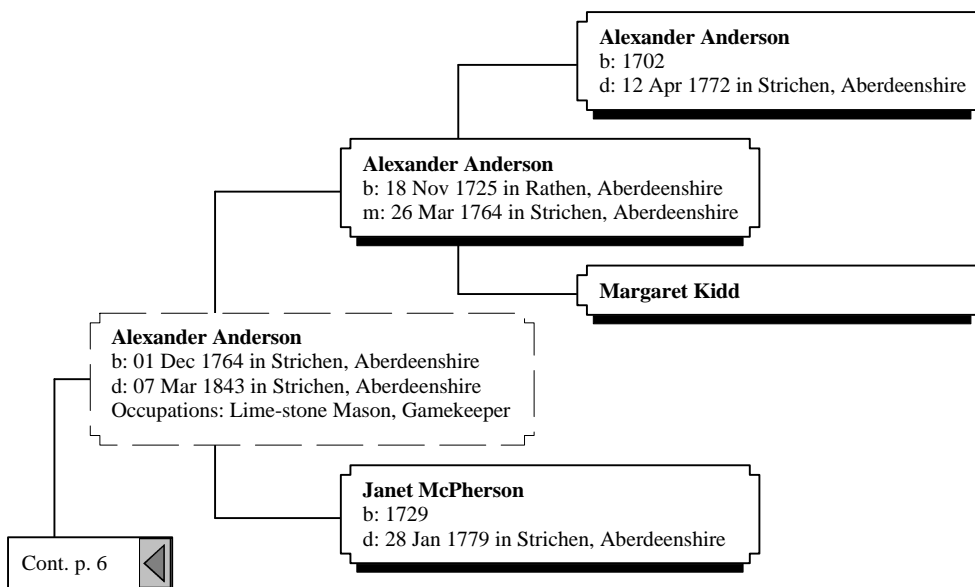

# *Ancestors of Gary Robert Anderson & Dawn Cynthia Anderson*

2nd Great-Grandparents

3rd Great-Grandparents

4th Great-Grandparents

# *Ancestors of Gary Robert Anderson & Dawn Cynthia Anderson*

4th Great-Grandparents

5th Great-Grandparents

6th Great-Grandparents