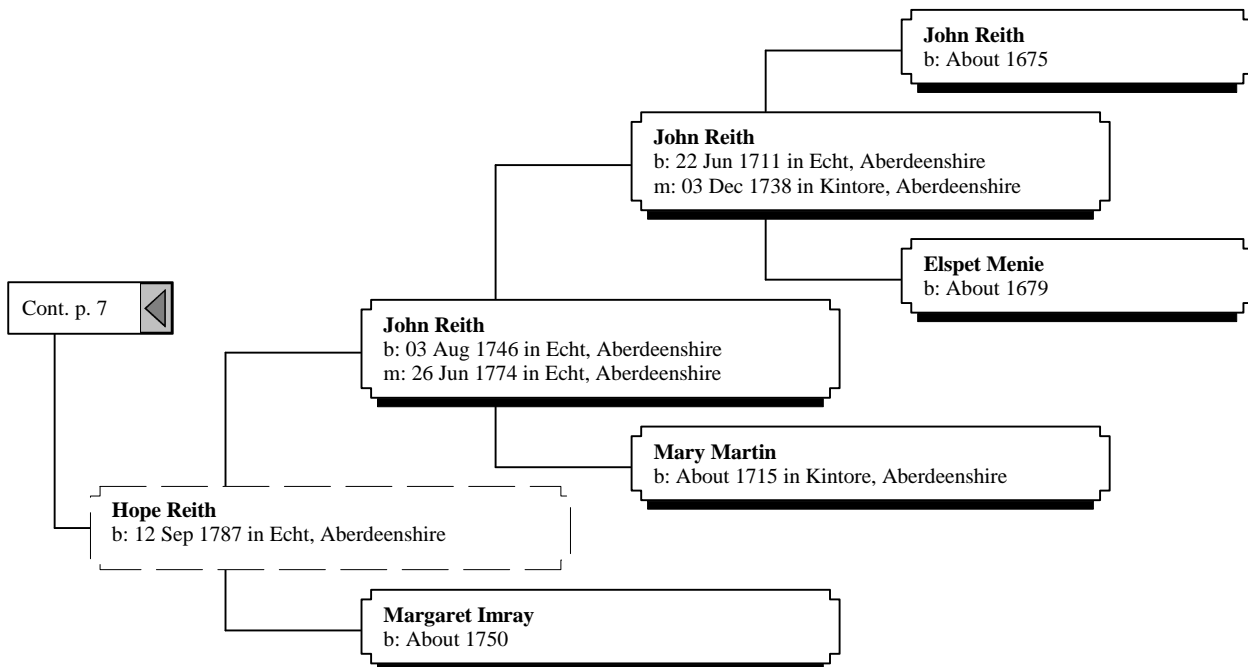

# *Ancestors of Gary Robert Anderson & Dawn Cynthia Anderson*

4th Great-Grandparents

5th Great-Grandparents

6th Great-Grandparents

# Ancestors of Gary Robert Anderson & Dawn Cynthia Anderson

4th Great-Grandparents

5th Great-Grandparents

6th Great-Grandparents

7th Great-Grandparents