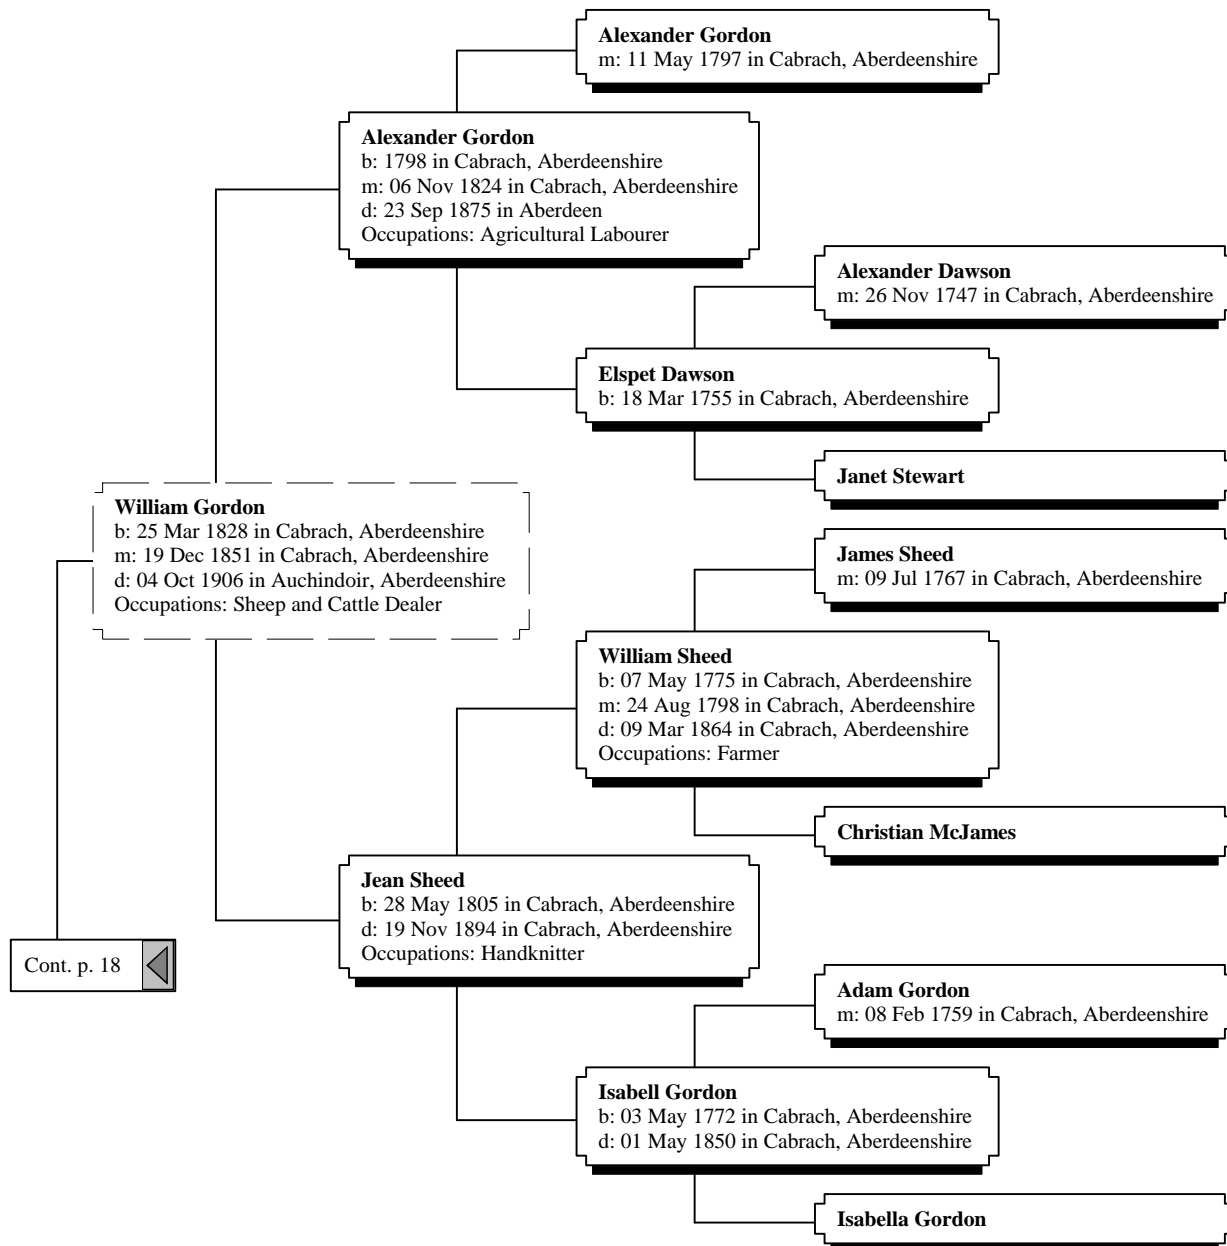

Ancestors of Gary Robert Anderson & Dawn Cynthia Anderson

4th Great-Grandparents

5th Great-Grandparents

6th Great-Grandparents

7th Great-Grandparents

Cont. p. 18