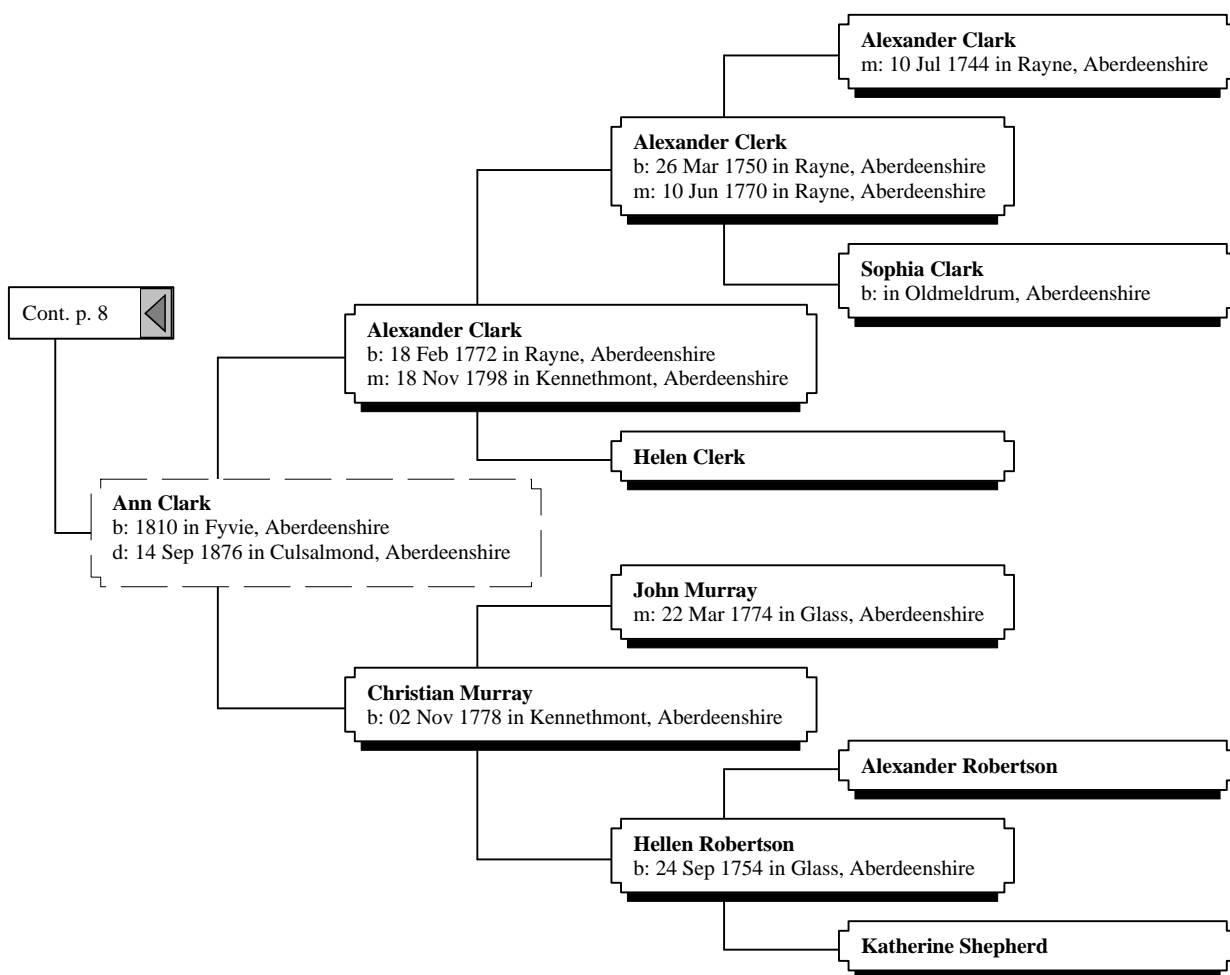

# *Ancestors of Gary Robert Anderson & Dawn Cynthia Anderson*

4th Great-Grandparents

5th Great-Grandparents

6th Great-Grandparents

7th Great-Grandparents

# *Ancestors of Gary Robert Anderson & Dawn Cynthia Anderson*

4th Great-Grandparents

5th Great-Grandparents

6th Great-Grandparents

# Ancestors of Gary Robert Anderson & Dawn Cynthia Anderson

4th Great-Grandparents

5th Great-Grandparents

6th Great-Grandparents

7th Great-Grandparents