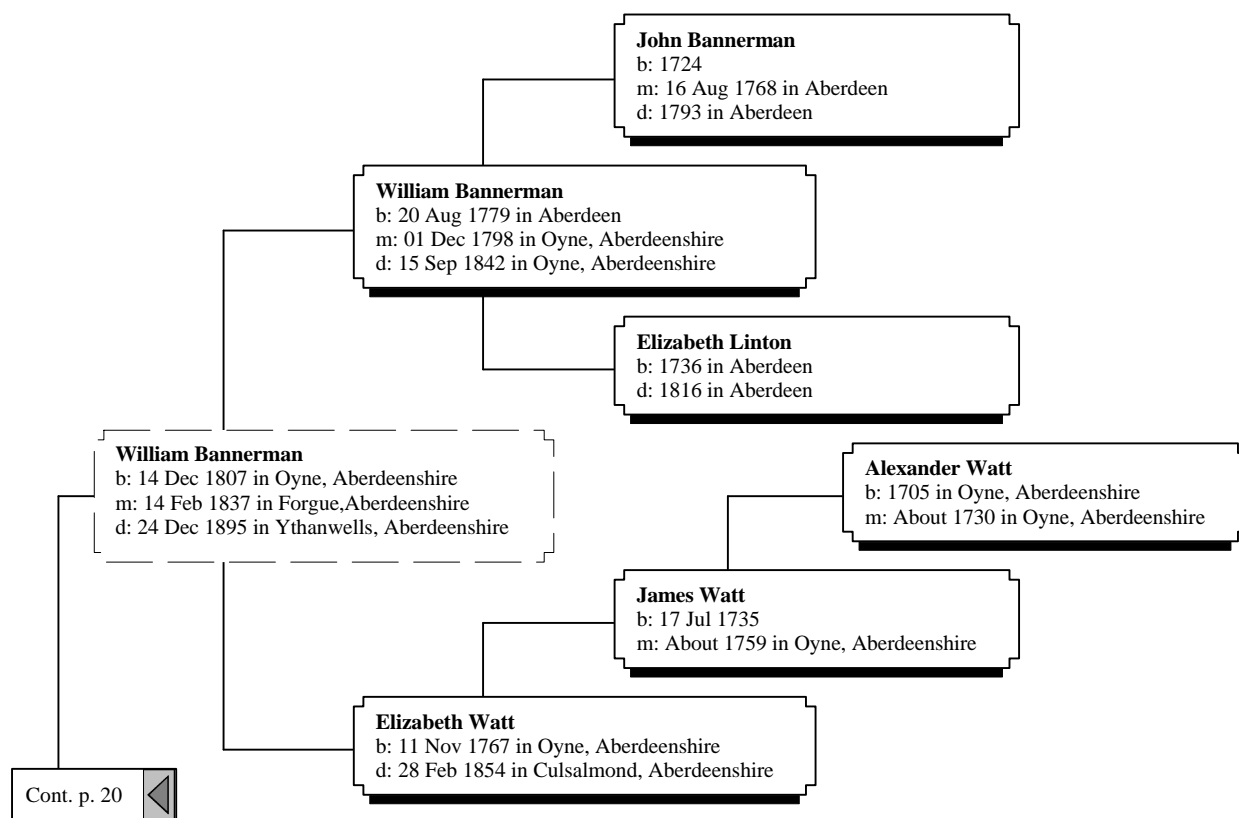

Ancestors of Gary Robert Anderson & Dawn Cynthia Anderson

4th Great-Grandparents

5th Great-Grandparents

6th Great-Grandparents

7th Great-Grandparents