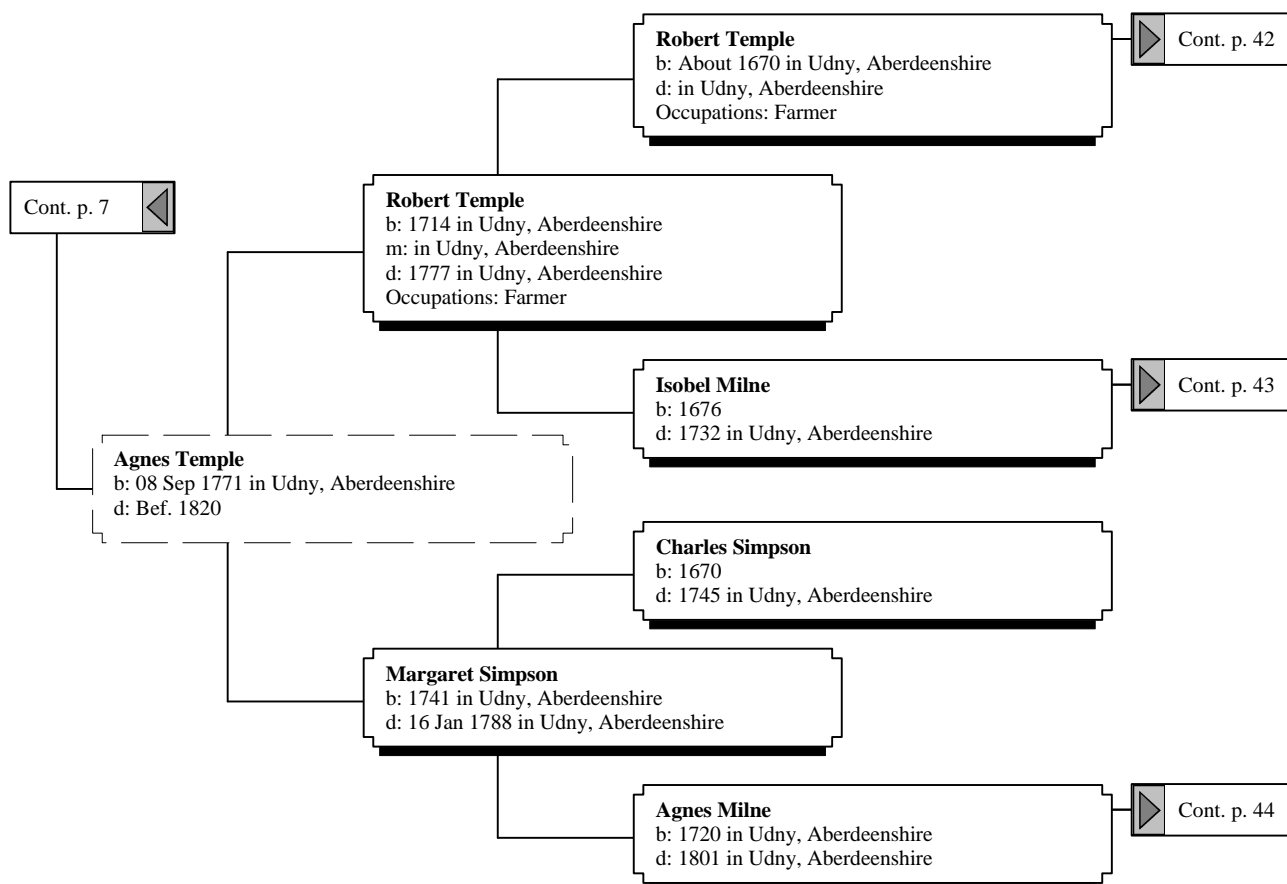

# Ancestors of Gary Robert Anderson & Dawn Cynthia Anderson

4th Great-Grandparents

5th Great-Grandparents

6th Great-Grandparents

# *Ancestors of Gary Robert Anderson & Dawn Cynthia Anderson*

4th Great-Grandparents

5th Great-Grandparents

6th Great-Grandparents

7th Great-Grandparents

# *Ancestors of Gary Robert Anderson & Dawn Cynthia Anderson*

4th Great-Grandparents

5th Great-Grandparents

6th Great-Grandparents