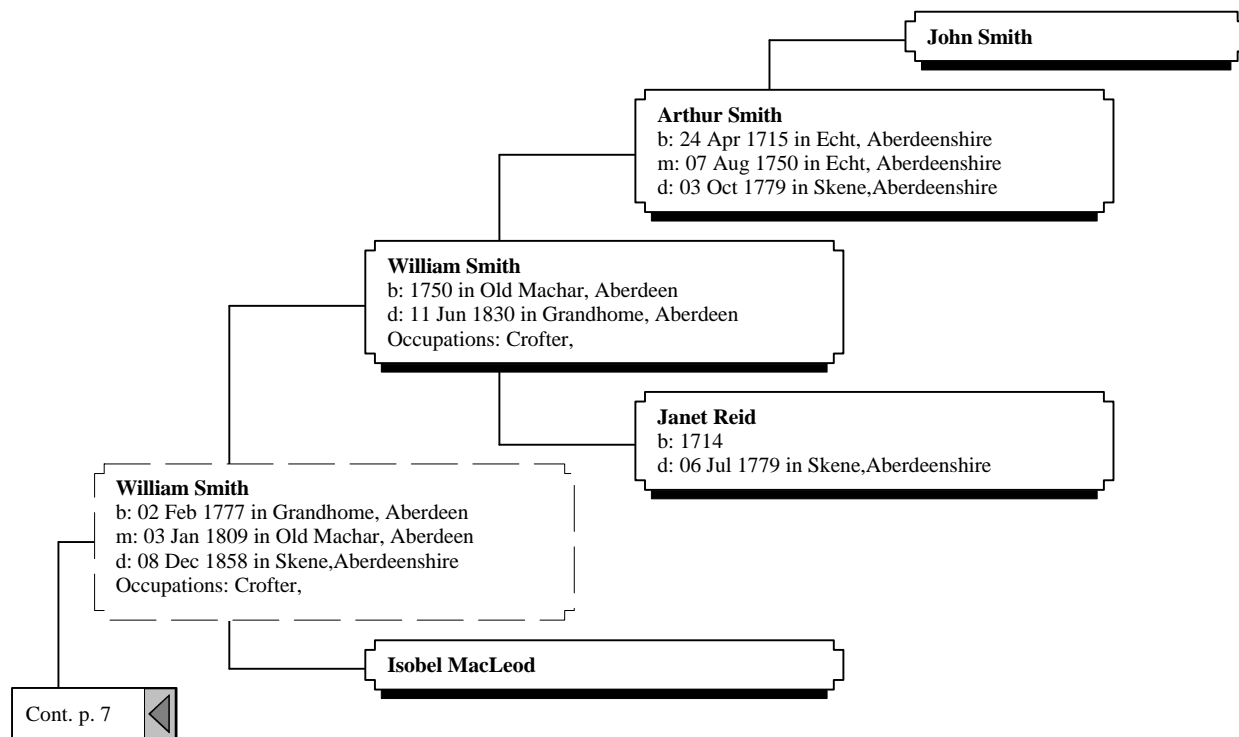

Ancestors of Gary Robert Anderson & Dawn Cynthia Anderson

4th Great-Grandparents

5th Great-Grandparents

6th Great-Grandparents

7th Great-Grandparents