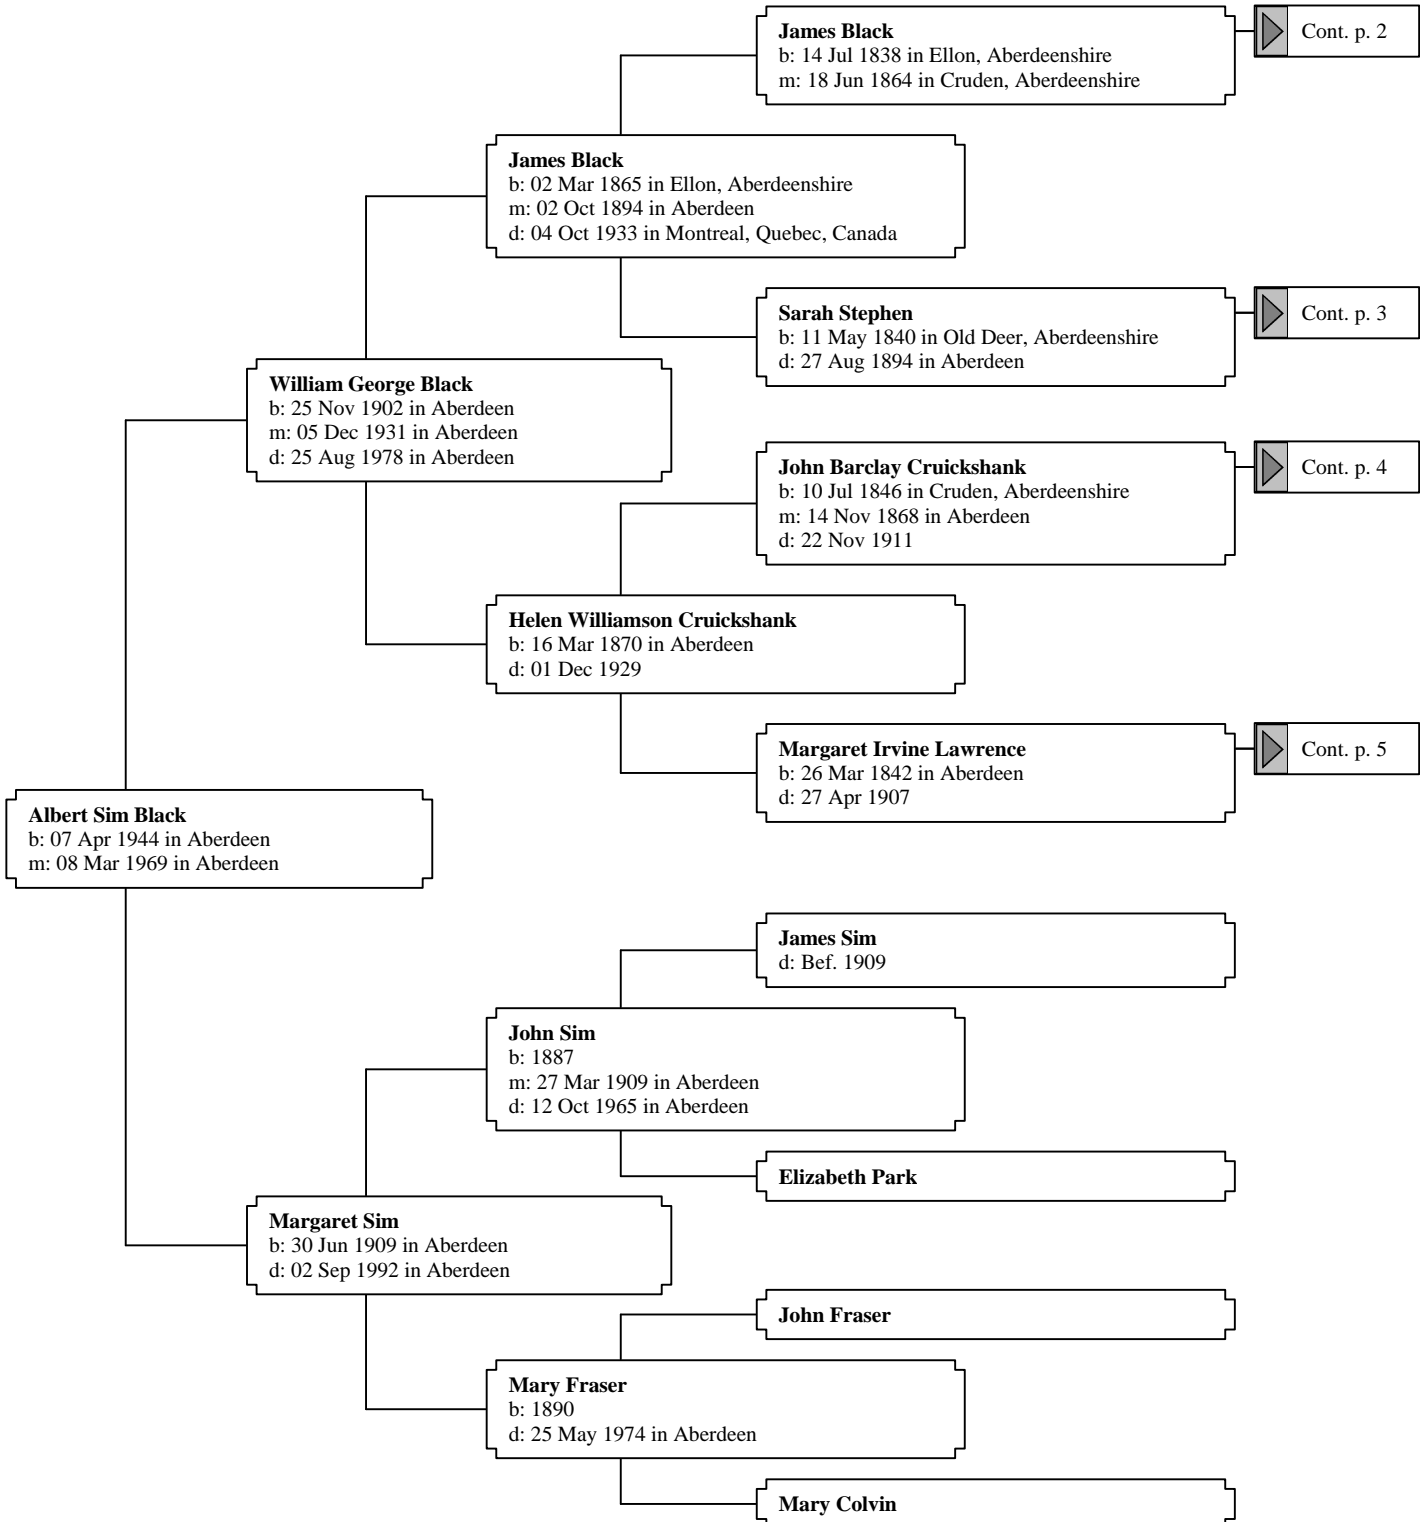

# Ancestors of Albert Sim Black (1 of 5)

Parents

Grandparents

Great-Grandparents

## *Ancestors of Albert Sim Black (2 of 5)*

Great-Grandparents

2nd Great-Grandparents

3rd Great-Grandparents

## Ancestors of Albert Sim Black (3 of 5)

Great-Grandparents

2nd Great-Grandparents

3rd Great-Grandparents

## *Ancestors of Albert Sim Black (5 of 5)*

Great-Grandparents

2nd Great-Grandparents

3rd Great-Grandparents