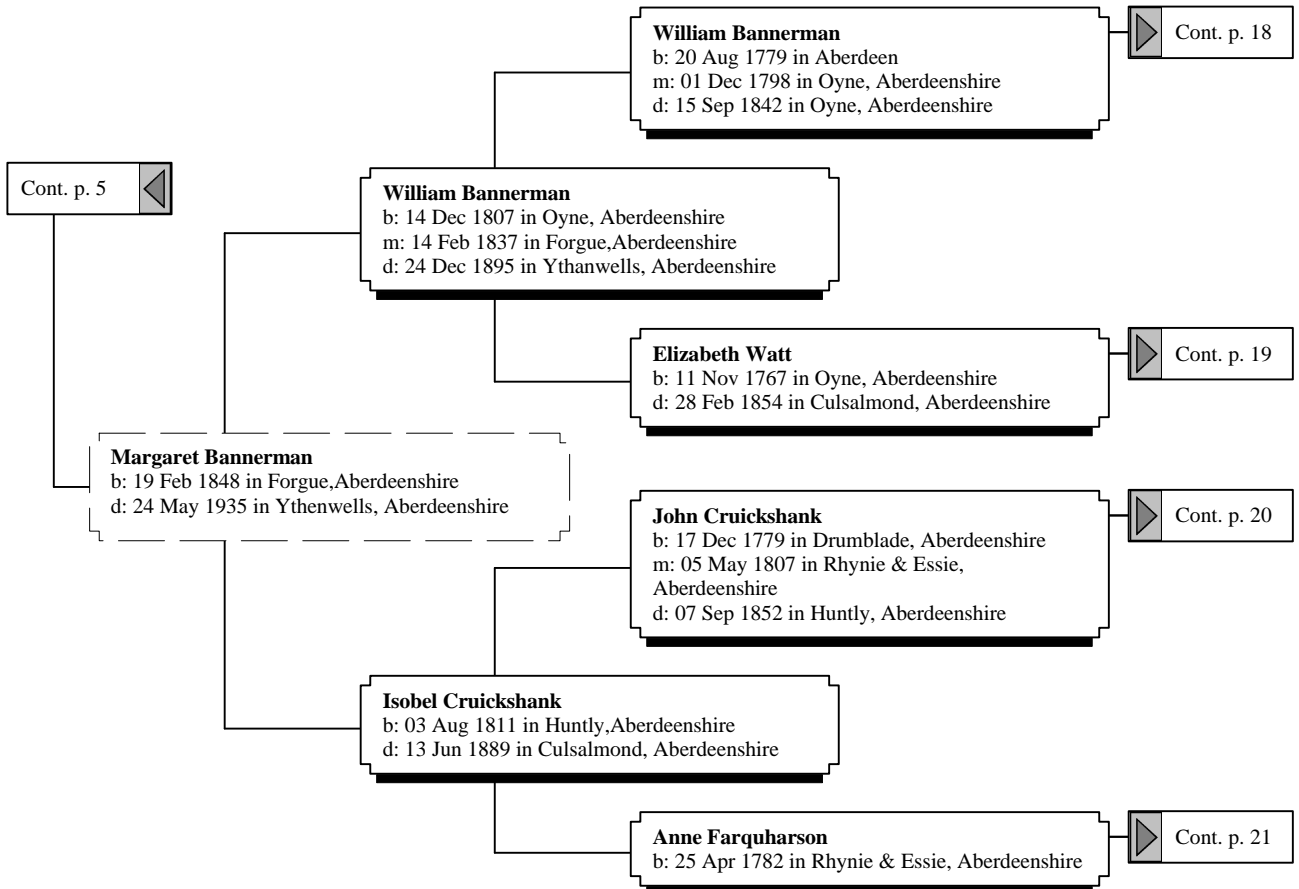

d: Unknown in Canada

Helen Isabella Gordon

b: 23 Jan 1866 in Auchindoir, Aberdeenshire

d: 08 Feb 1887 in Auchindoir, Aberdeenshire

Cont. p. 1

Cont. p. 10

Ancestors of Edith Marion Wright (5 of 22)

Grandparents

3rd Great-Grandparents

4th Great-Grandparents

5th Great-Grandparents

Ancestors of Edith Marion Wright (10 of 22)

2nd Great-Grandparents

3rd Great-Grandparents

4th Great-Grandparents

Ancestors of Edith Marion Wright (11 of 22)

2nd Great-Grandparents

3rd Great-Grandparents

4th Great-Grandparents

5th Great-Grandparents

Ancestors of Edith Marion Wright (12 of 22)

2nd Great-Grandparents

3rd Great-Grandparents

Ancestors of Edith Marion Wright (13 of 22)

2nd Great-Grandparents

3rd Great-Grandparents

4th Great-Grandparents

Ancestors of Edith Marion Wright (14 of 22)

4th Great-Grandparents

5th Great-Grandparents

6th Great-Grandparents

Ancestors of Edith Marion Wright (16 of 22)