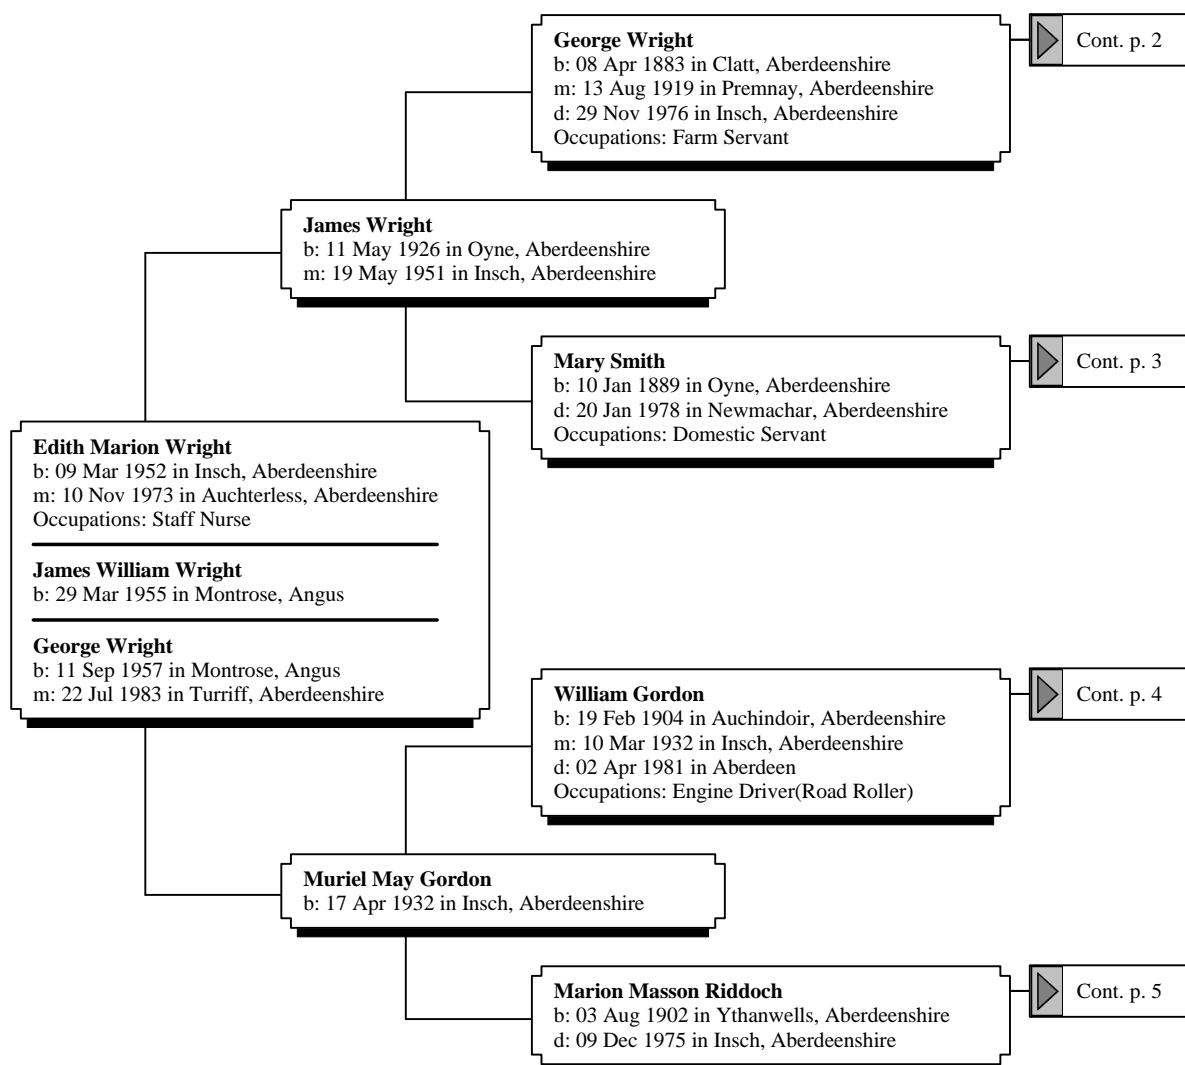

Ancestors of Edith Marion Wright (1 of 22)

Parents

Grandparents

Ancestors of Edith Marion Wright (2 of 22)

Grandparents

Great-Grandparents

2nd Great-Grandparents

3rd Great-Grandparents

Ancestors of Edith Marion Wright (3 of 22)

Grandparents

Great-Grandparents

2nd Great-Grandparents

Ancestors of Edith Marion Wright (4 of 22)

Grandparents

Great-Grandparents

2nd Great-Grandparents

d: Unknown in Canada

Helen Isabella Gordon

b: 23 Jan 1866 in Auchindoir, Aberdeenshire

d: 08 Feb 1887 in Auchindoir, Aberdeenshire

Cont. p. 1

Cont. p. 10

Ancestors of Edith Marion Wright (5 of 22)

Grandparents

4th Great-Grandparents

5th Great-Grandparents

6th Great-Grandparents

Ancestors of Edith Marion Wright (22 of 22)

6th Great-Grandparents

7th Great-Grandparents

8th Great-Grandparents