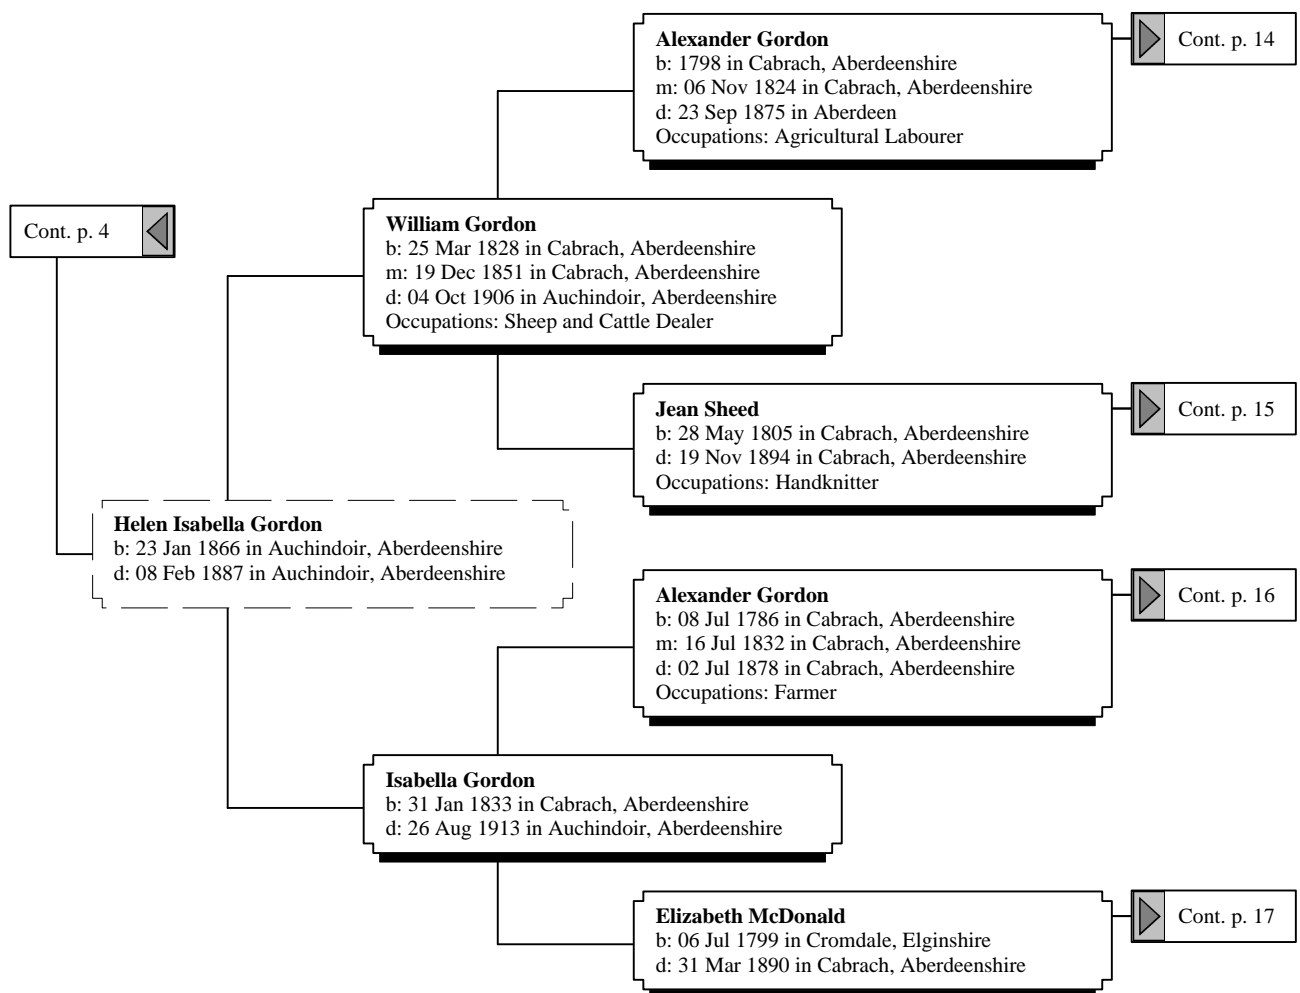

d: Unknown in Canada

Helen Isabella Gordon

b: 23 Jan 1866 in Auchindoir, Aberdeenshire

d: 08 Feb 1887 in Auchindoir, Aberdeenshire

Cont. p. 1

Cont. p. 10

Ancestors of Edith Marion Wright (5 of 22)

Grandparents

4th Great-Grandparents

Ancestors of Edith Marion Wright (8 of 22)

2nd Great-Grandparents

3rd Great-Grandparents

4th Great-Grandparents

5th Great-Grandparents

Ancestors of Edith Marion Wright (9 of 22)

2nd Great-Grandparents

3rd Great-Grandparents

4th Great-Grandparents

5th Great-Grandparents

Ancestors of Edith Marion Wright (10 of 22)

2nd Great-Grandparents

3rd Great-Grandparents

4th Great-Grandparents

Ancestors of Edith Marion Wright (11 of 22)

2nd Great-Grandparents

3rd Great-Grandparents

4th Great-Grandparents

5th Great-Grandparents

Ancestors of Edith Marion Wright (12 of 22)

2nd Great-Grandparents

3rd Great-Grandparents

Ancestors of Edith Marion Wright (13 of 22)