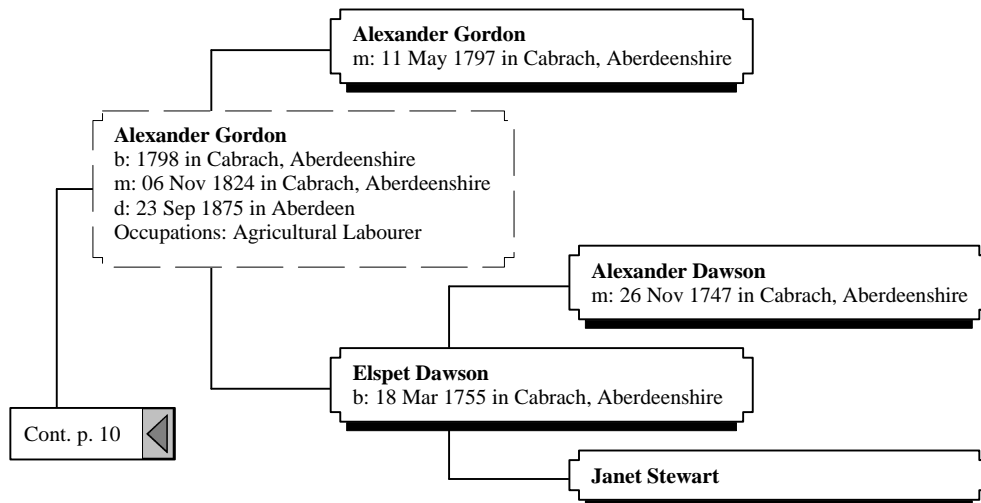

d: Unknown in Canada

Helen Isabella Gordon

b: 23 Jan 1866 in Auchindoir, Aberdeenshire

d: 08 Feb 1887 in Auchindoir, Aberdeenshire

Cont. p. 1

Cont. p. 10

Ancestors of Edith Marion Wright (5 of 22)

Grandparents

2nd Great-Grandparents

3rd Great-Grandparents

4th Great-Grandparents

5th Great-Grandparents

Ancestors of Edith Marion Wright (12 of 22)

2nd Great-Grandparents

3rd Great-Grandparents

Ancestors of Edith Marion Wright (13 of 22)

2nd Great-Grandparents

3rd Great-Grandparents

4th Great-Grandparents

Ancestors of Edith Marion Wright (14 of 22)

4th Great-Grandparents

5th Great-Grandparents

6th Great-Grandparents

Ancestors of Edith Marion Wright (16 of 22)