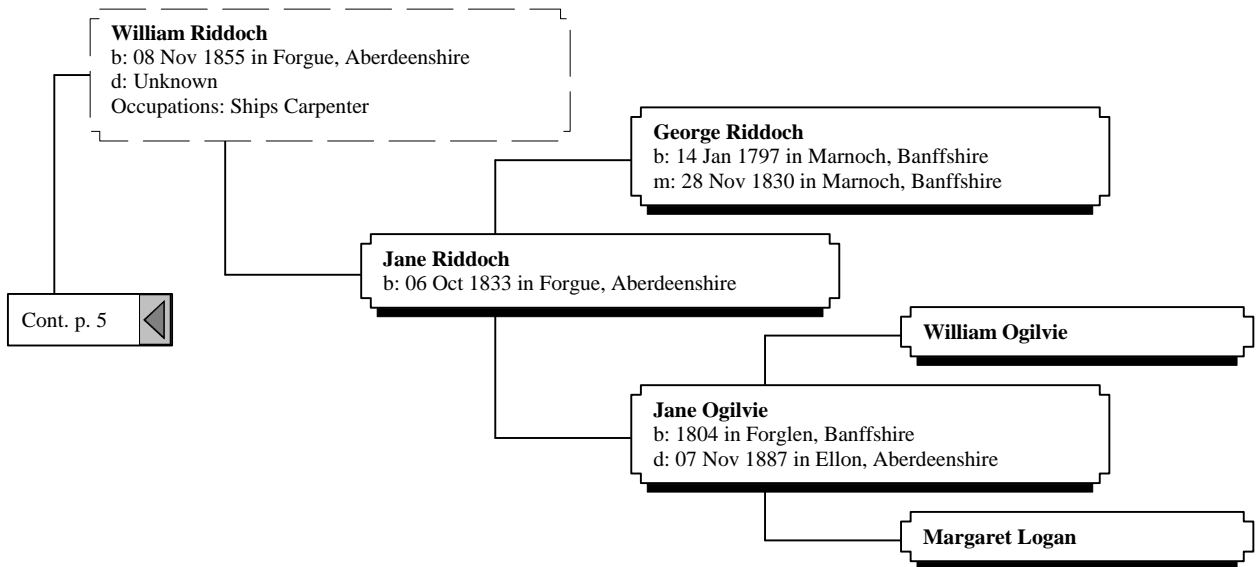

d: Unknown in Canada

Helen Isabella Gordon

b: 23 Jan 1866 in Auchindoir, Aberdeenshire

d: 08 Feb 1887 in Auchindoir, Aberdeenshire

Cont. p. 1

Cont. p. 10

Ancestors of Edith Marion Wright (5 of 22)

Grandparents

4th Great-Grandparents

Ancestors of Edith Marion Wright (8 of 22)

2nd Great-Grandparents

3rd Great-Grandparents

4th Great-Grandparents

5th Great-Grandparents

Ancestors of Edith Marion Wright (9 of 22)

2nd Great-Grandparents

3rd Great-Grandparents

4th Great-Grandparents

5th Great-Grandparents

Ancestors of Edith Marion Wright (10 of 22)

2nd Great-Grandparents

3rd Great-Grandparents

4th Great-Grandparents

Ancestors of Edith Marion Wright (11 of 22)

2nd Great-Grandparents

3rd Great-Grandparents

4th Great-Grandparents

5th Great-Grandparents

Ancestors of Edith Marion Wright (12 of 22)

2nd Great-Grandparents

3rd Great-Grandparents

Ancestors of Edith Marion Wright (13 of 22)