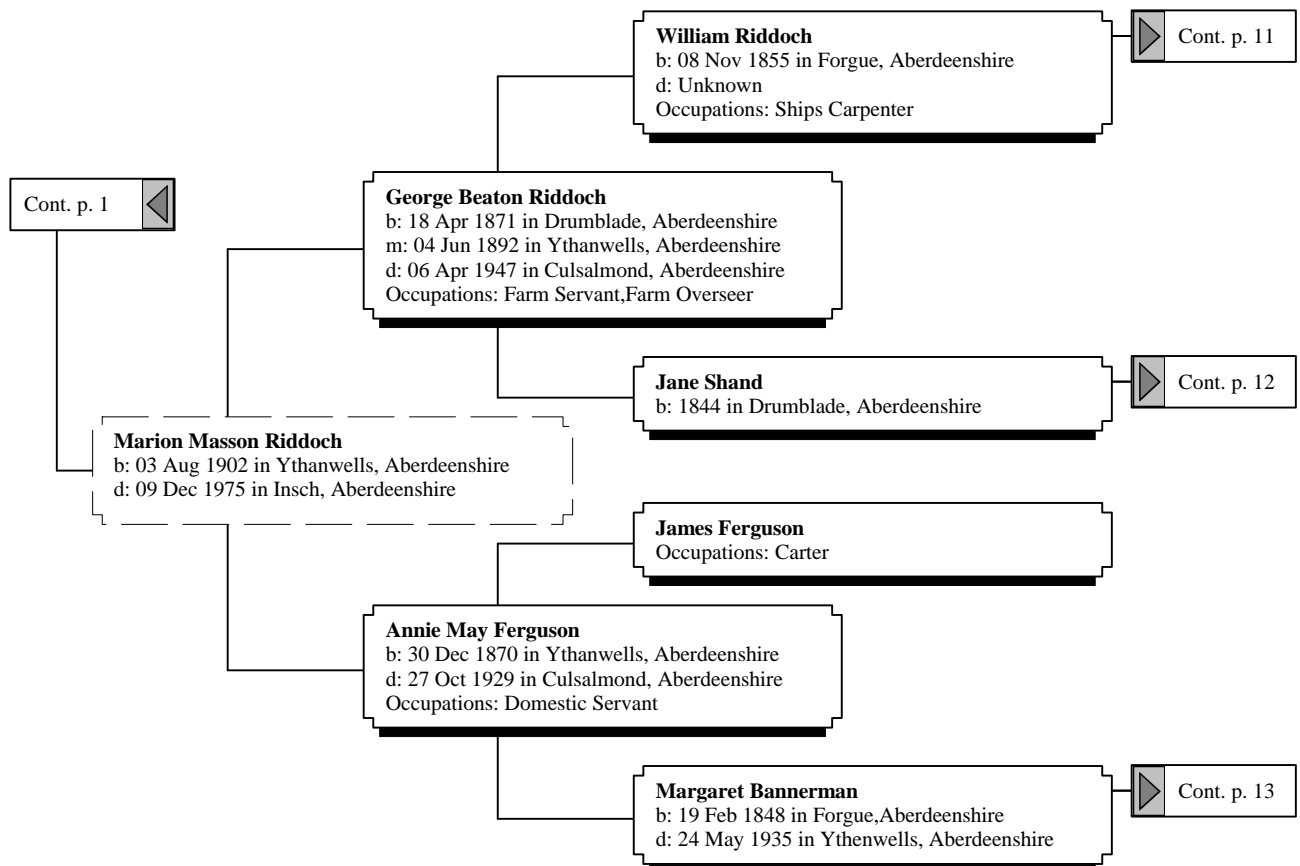

William Gordon

b: 19 Feb 1904 in Auchindoir, Aberdeenshire

m: 10 Mar 1932 in Inch, Aberdeenshire

d: 02 Apr 1981 in Aberdeen

Occupations: Engine Driver(Road Roller)

Helen Jessie Gordon

b: 05 Feb 1887 in Huntly, Aberdeenshire

d: Unknown in Canada

Helen Isabella Gordon

b: 23 Jan 1866 in Auchindoir, Aberdeenshire

d: 08 Feb 1887 in Auchindoir, Aberdeenshire

Cont. p. 1

Cont. p. 10

Ancestors of Edith Marion Wright (5 of 22)

Grandparents

Great-Grandparents

2nd Great-Grandparents

Ancestors of Edith Marion Wright (6 of 22)

2nd Great-Grandparents

3rd Great-Grandparents

Ancestors of Edith Marion Wright (7 of 22)

2nd Great-Grandparents

3rd Great-Grandparents