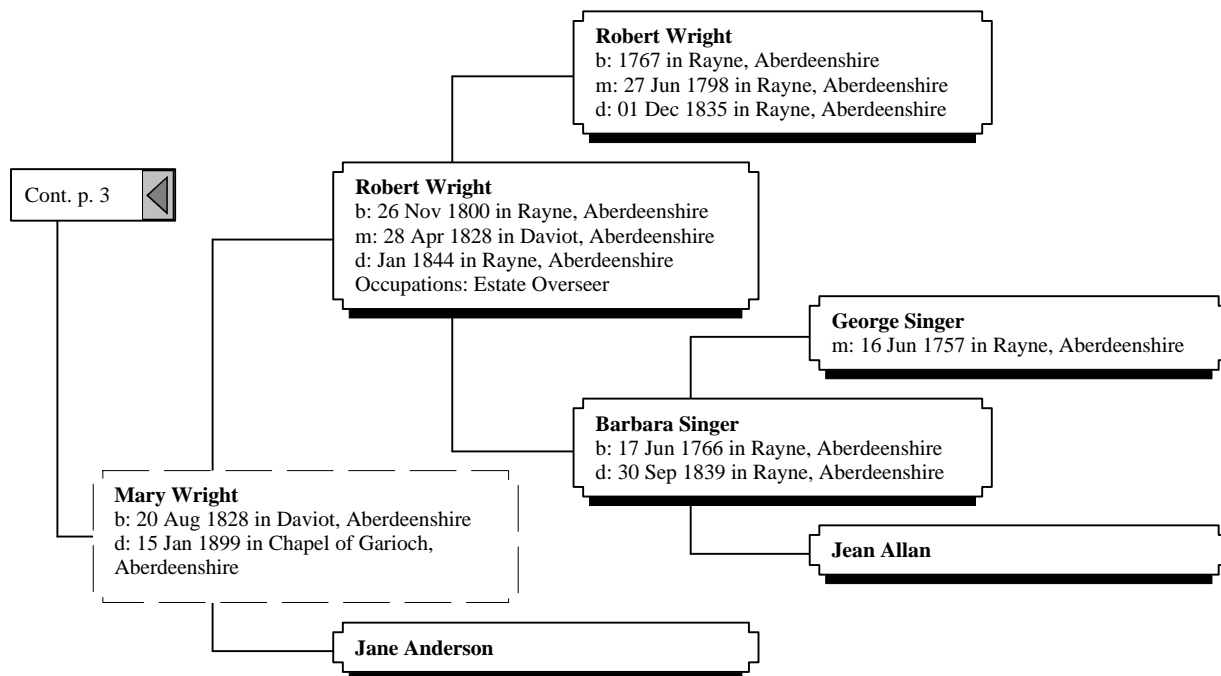

d: Unknown in Canada

Helen Isabella Gordon

b: 23 Jan 1866 in Auchindoir, Aberdeenshire

d: 08 Feb 1887 in Auchindoir, Aberdeenshire

Cont. p. 1

Cont. p. 10

Ancestors of Edith Marion Wright (5 of 22)

Grandparents

Great-Grandparents

2nd Great-Grandparents

Ancestors of Edith Marion Wright (6 of 22)

2nd Great-Grandparents

3rd Great-Grandparents

Ancestors of Edith Marion Wright (7 of 22)

2nd Great-Grandparents

3rd Great-Grandparents

4th Great-Grandparents

Ancestors of Edith Marion Wright (8 of 22)

2nd Great-Grandparents

3rd Great-Grandparents

4th Great-Grandparents

5th Great-Grandparents

Ancestors of Edith Marion Wright (9 of 22)

2nd Great-Grandparents

3rd Great-Grandparents

4th Great-Grandparents

5th Great-Grandparents

Ancestors of Edith Marion Wright (10 of 22)

2nd Great-Grandparents

3rd Great-Grandparents

4th Great-Grandparents

Ancestors of Edith Marion Wright (11 of 22)