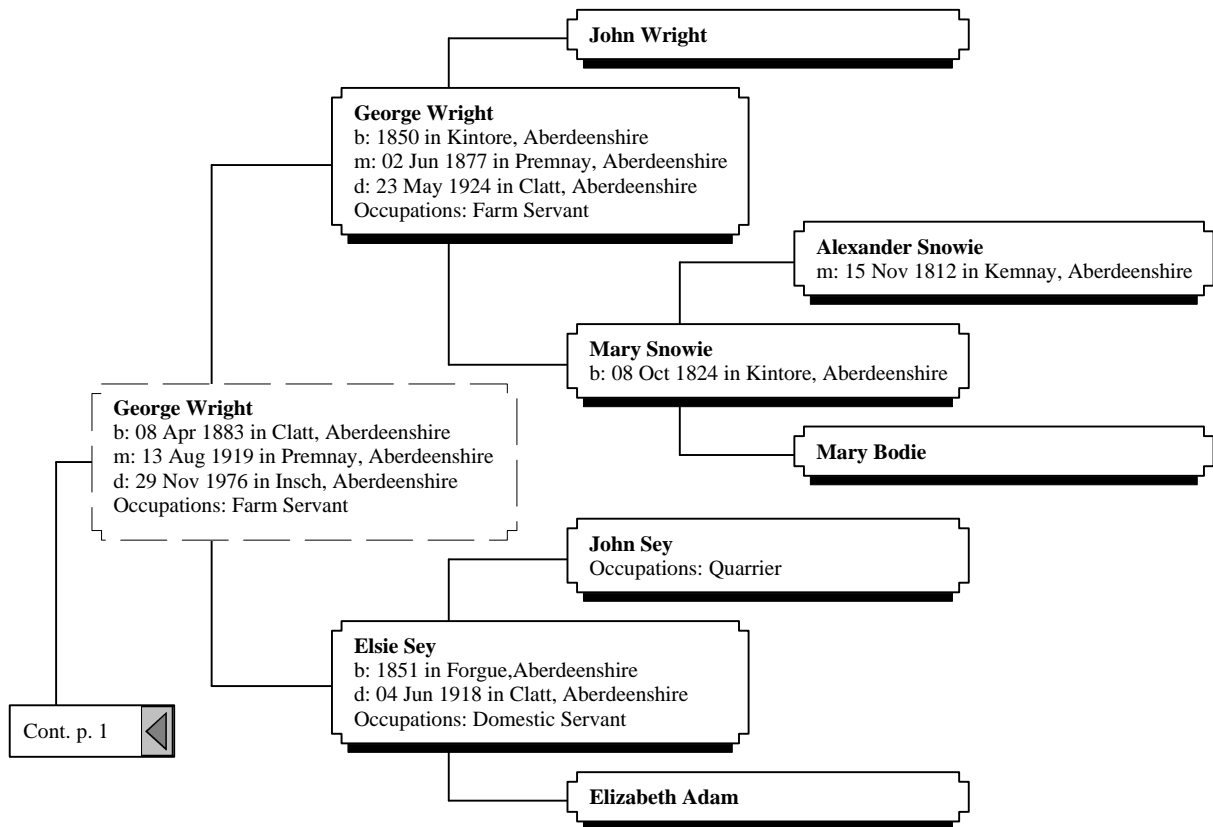

Ancestors of Edith Marion Wright (1 of 22)

Parents

Grandparents

Ancestors of Edith Marion Wright (2 of 22)

Grandparents

Great-Grandparents

2nd Great-Grandparents

3rd Great-Grandparents

Ancestors of Edith Marion Wright (3 of 22)

Grandparents

Great-Grandparents

2nd Great-Grandparents

Ancestors of Edith Marion Wright (4 of 22)

Grandparents

Great-Grandparents

2nd Great-Grandparents

William Gordon

b: 19 Feb 1904 in Auchindoir, Aberdeenshire

m: 10 Mar 1932 in Inch, Aberdeenshire

d: 02 Apr 1981 in Aberdeen

Occupations: Engine Driver(Road Roller)

Helen Jessie Gordon

b: 05 Feb 1887 in Huntly, Aberdeenshire

d: Unknown in Canada

Helen Isabella Gordon

b: 23 Jan 1866 in Auchindoir, Aberdeenshire

d: 08 Feb 1887 in Auchindoir, Aberdeenshire

Cont. p. 1

Cont. p. 10

Ancestors of Edith Marion Wright (5 of 22)

Grandparents