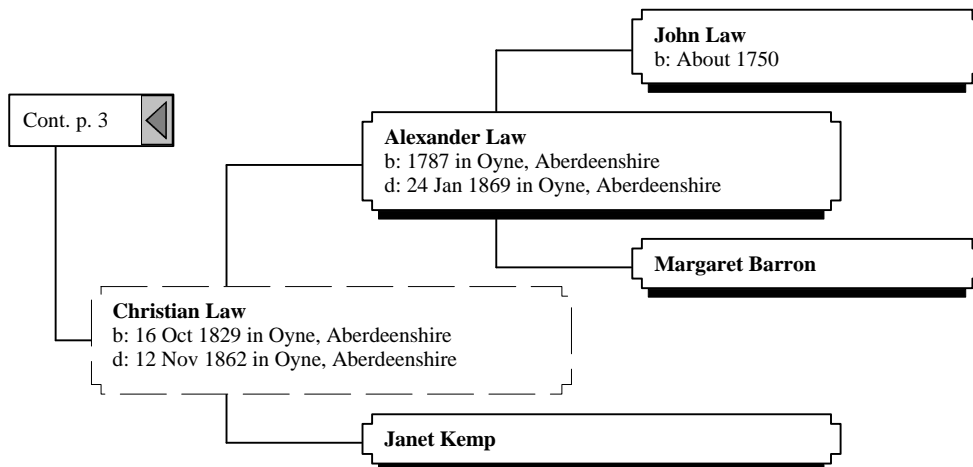

d: Unknown in Canada

Helen Isabella Gordon

b: 23 Jan 1866 in Auchindoir, Aberdeenshire

d: 08 Feb 1887 in Auchindoir, Aberdeenshire

Cont. p. 1

Cont. p. 10

Ancestors of Edith Marion Wright (5 of 22)

Grandparents

Great-Grandparents

2nd Great-Grandparents

Ancestors of Edith Marion Wright (6 of 22)

2nd Great-Grandparents

3rd Great-Grandparents

Ancestors of Edith Marion Wright (7 of 22)

2nd Great-Grandparents

3rd Great-Grandparents

4th Great-Grandparents

Ancestors of Edith Marion Wright (8 of 22)

2nd Great-Grandparents

3rd Great-Grandparents

4th Great-Grandparents

5th Great-Grandparents

Ancestors of Edith Marion Wright (9 of 22)

2nd Great-Grandparents