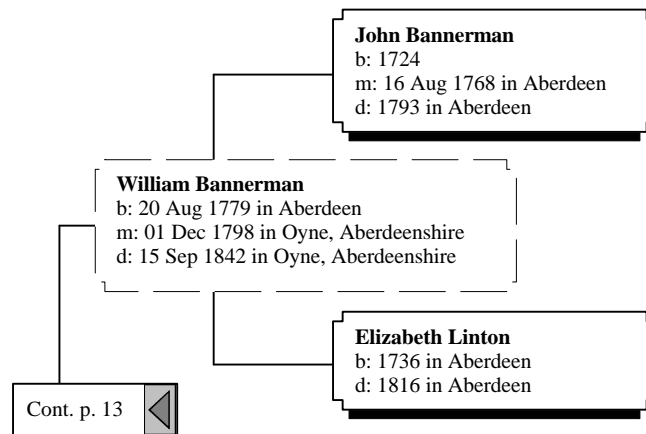

Ancestors of Edith Marion Wright (18 of 22)

4th Great-Grandparents

5th Great-Grandparents