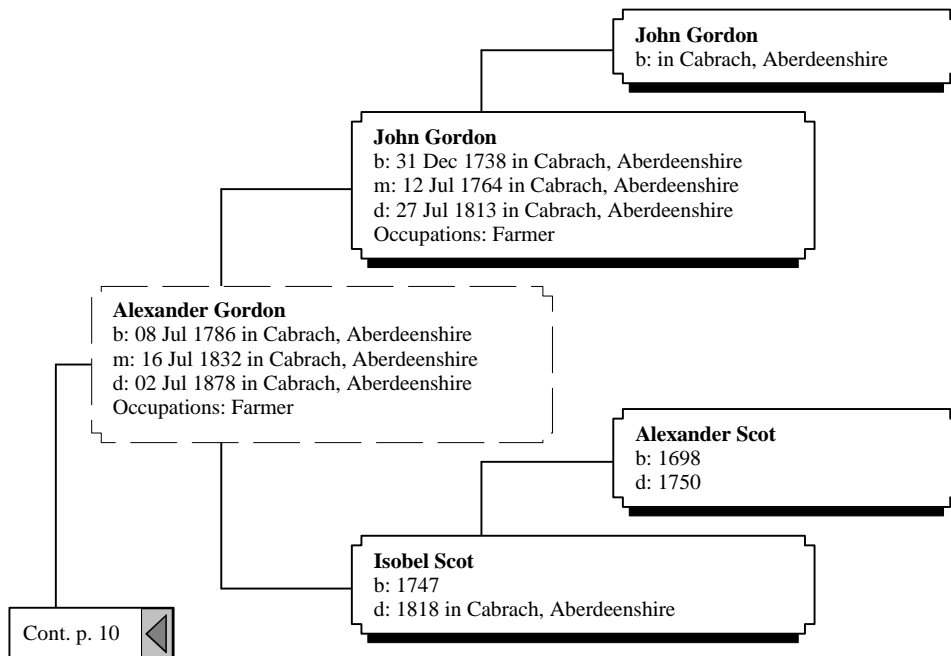

d: Unknown in Canada

Helen Isabella Gordon

b: 23 Jan 1866 in Auchindoir, Aberdeenshire

d: 08 Feb 1887 in Auchindoir, Aberdeenshire

Cont. p. 1

Cont. p. 10

Ancestors of Edith Marion Wright (5 of 22)

Grandparents

2nd Great-Grandparents

3rd Great-Grandparents

4th Great-Grandparents

5th Great-Grandparents

Ancestors of Edith Marion Wright (12 of 22)

2nd Great-Grandparents

3rd Great-Grandparents

Ancestors of Edith Marion Wright (13 of 22)

2nd Great-Grandparents

3rd Great-Grandparents

4th Great-Grandparents

Ancestors of Edith Marion Wright (14 of 22)

4th Great-Grandparents

5th Great-Grandparents

6th Great-Grandparents

Ancestors of Edith Marion Wright (16 of 22)

4th Great-Grandparents

5th Great-Grandparents

6th Great-Grandparents

Ancestors of Edith Marion Wright (17 of 22)

4th Great-Grandparents

5th Great-Grandparents

Ancestors of Edith Marion Wright (18 of 22)

4th Great-Grandparents