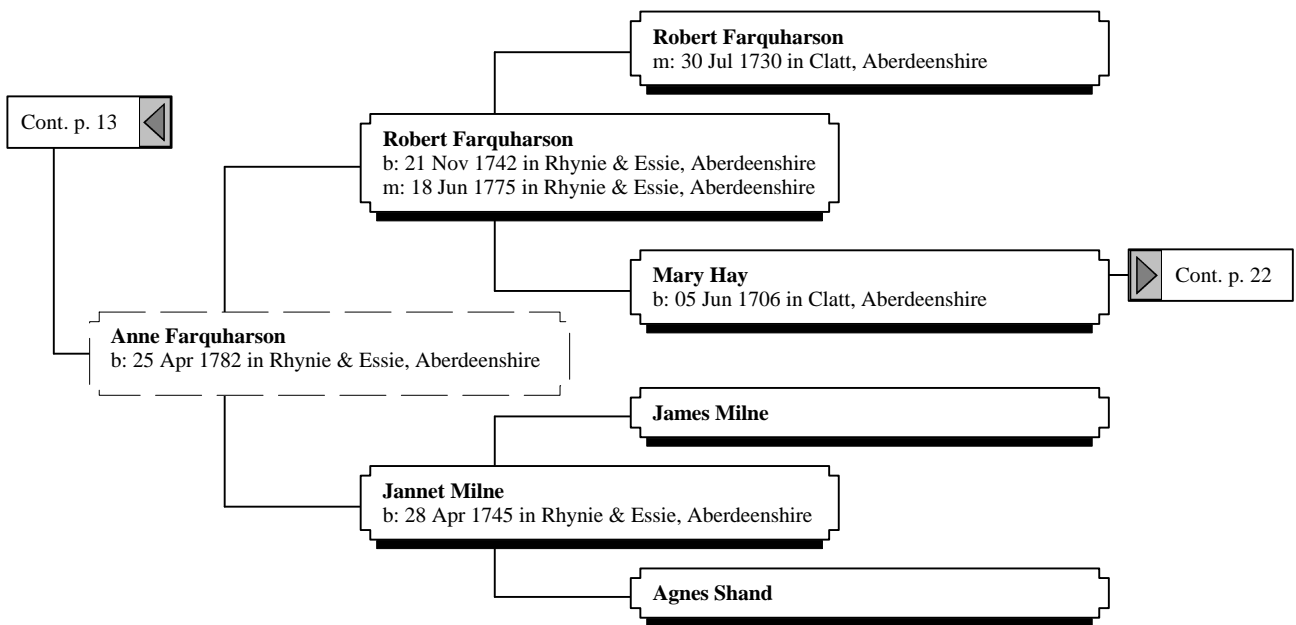

d: Unknown in Canada

Helen Isabella Gordon

b: 23 Jan 1866 in Auchindoir, Aberdeenshire

d: 08 Feb 1887 in Auchindoir, Aberdeenshire

Cont. p. 1

Cont. p. 10

Ancestors of Edith Marion Wright (5 of 22)

Grandparents

5th Great-Grandparents

Ancestors of Edith Marion Wright (19 of 22)

4th Great-Grandparents

5th Great-Grandparents

6th Great-Grandparents

Ancestors of Edith Marion Wright (20 of 22)

4th Great-Grandparents

5th Great-Grandparents

William Cruickshank

John Cruickshank

b: 17 Dec 1779 in Drumblade, Aberdeenshire

m: 05 May 1807 in Rhynie & Essie,
Aberdeenshire

d: 07 Sep 1852 in Huntly, Aberdeenshire

Cont. p. 13

Ancestors of Edith Marion Wright (21 of 22)

4th Great-Grandparents

5th Great-Grandparents

6th Great-Grandparents

Ancestors of Edith Marion Wright (22 of 22)

6th Great-Grandparents

7th Great-Grandparents

8th Great-Grandparents