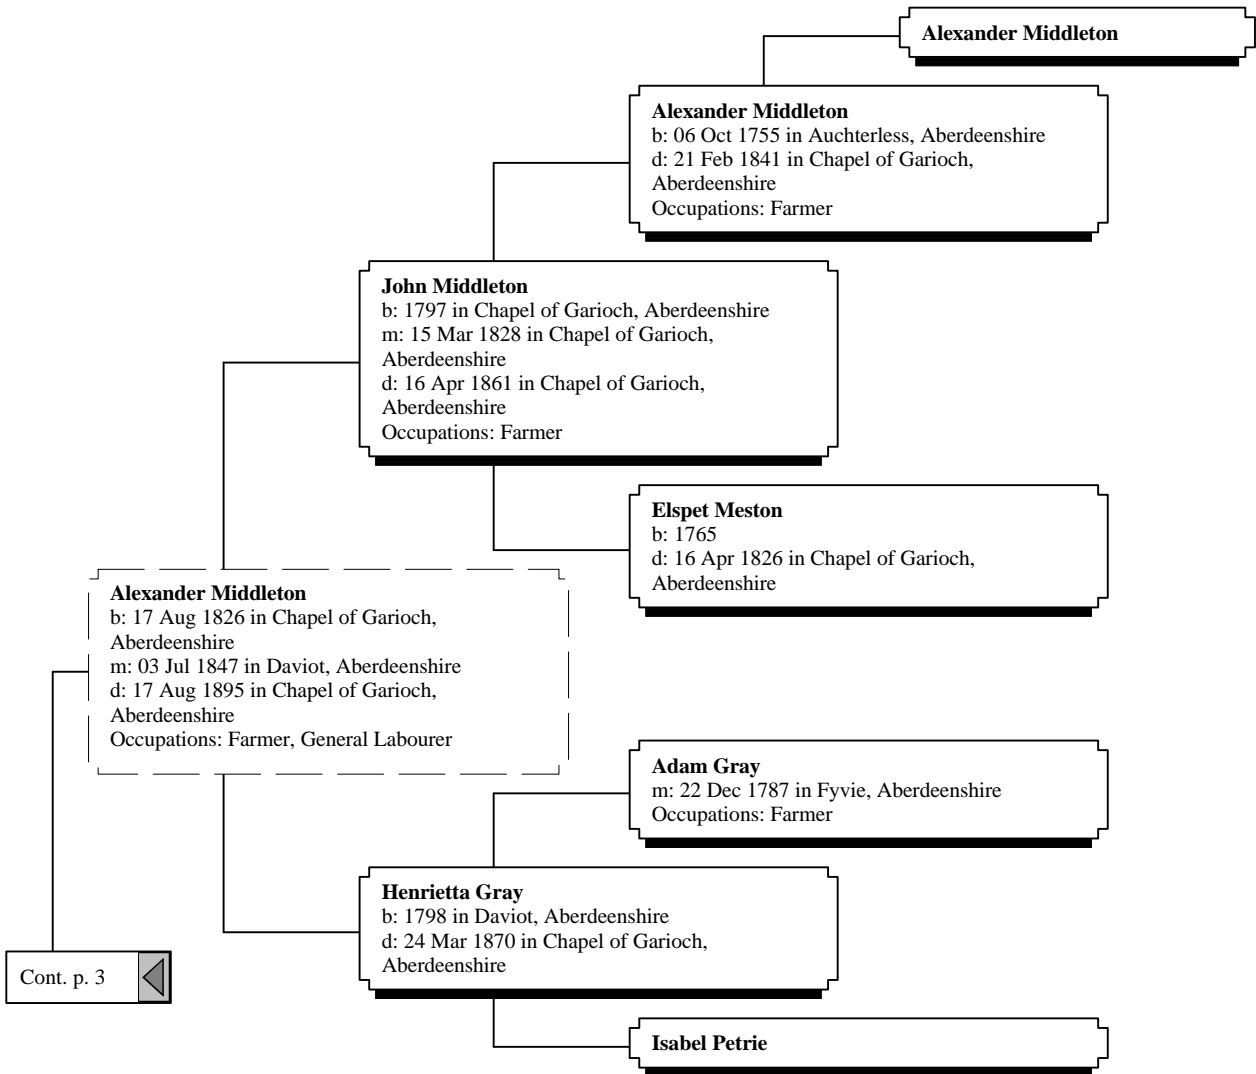

d: Unknown in Canada

Helen Isabella Gordon

b: 23 Jan 1866 in Auchindoir, Aberdeenshire

d: 08 Feb 1887 in Auchindoir, Aberdeenshire

Cont. p. 1

Cont. p. 10

Ancestors of Edith Marion Wright (5 of 22)

Grandparents

Great-Grandparents

2nd Great-Grandparents

Ancestors of Edith Marion Wright (6 of 22)

2nd Great-Grandparents

3rd Great-Grandparents

Ancestors of Edith Marion Wright (7 of 22)

2nd Great-Grandparents

3rd Great-Grandparents

4th Great-Grandparents

Ancestors of Edith Marion Wright (8 of 22)

2nd Great-Grandparents

3rd Great-Grandparents

4th Great-Grandparents

5th Great-Grandparents

Ancestors of Edith Marion Wright (9 of 22)

2nd Great-Grandparents

3rd Great-Grandparents

4th Great-Grandparents

5th Great-Grandparents

Ancestors of Edith Marion Wright (10 of 22)

2nd Great-Grandparents

3rd Great-Grandparents

4th Great-Grandparents

Ancestors of Edith Marion Wright (11 of 22)