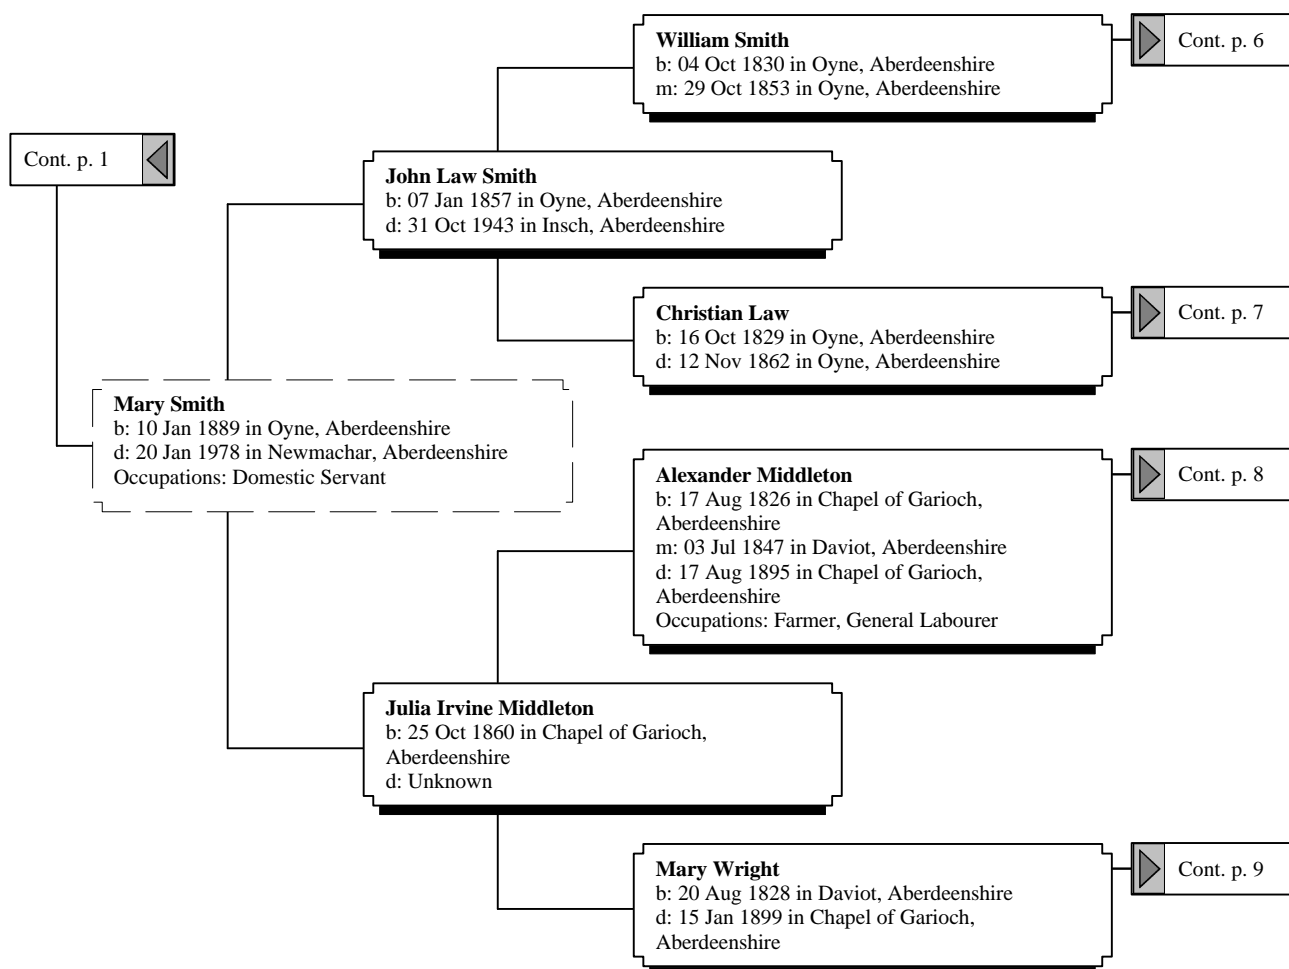

Ancestors of Edith Marion Wright (1 of 22)

Parents

Grandparents

Ancestors of Edith Marion Wright (2 of 22)

Grandparents

Great-Grandparents

2nd Great-Grandparents

3rd Great-Grandparents

Ancestors of Edith Marion Wright (3 of 22)

Grandparents

Great-Grandparents

2nd Great-Grandparents

Ancestors of Edith Marion Wright (4 of 22)

Grandparents

Great-Grandparents

2nd Great-Grandparents

d: Unknown in Canada

Helen Isabella Gordon

b: 23 Jan 1866 in Auchindoir, Aberdeenshire

d: 08 Feb 1887 in Auchindoir, Aberdeenshire

Cont. p. 1

Cont. p. 10

Ancestors of Edith Marion Wright (5 of 22)

Grandparents

4th Great-Grandparents

5th Great-Grandparents

6th Great-Grandparents

Ancestors of Edith Marion Wright (22 of 22)

6th Great-Grandparents

7th Great-Grandparents

8th Great-Grandparents