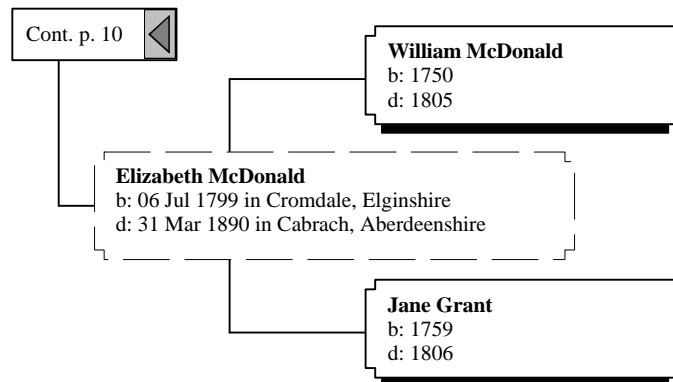

d: Unknown in Canada

Helen Isabella Gordon

b: 23 Jan 1866 in Auchindoir, Aberdeenshire

d: 08 Feb 1887 in Auchindoir, Aberdeenshire

Cont. p. 1

Cont. p. 10

Ancestors of Edith Marion Wright (5 of 22)

Grandparents

2nd Great-Grandparents

3rd Great-Grandparents

4th Great-Grandparents

Ancestors of Edith Marion Wright (14 of 22)

4th Great-Grandparents

5th Great-Grandparents

6th Great-Grandparents

Ancestors of Edith Marion Wright (16 of 22)

4th Great-Grandparents

5th Great-Grandparents

6th Great-Grandparents

Ancestors of Edith Marion Wright (17 of 22)

4th Great-Grandparents

5th Great-Grandparents

Ancestors of Edith Marion Wright (18 of 22)

4th Great-Grandparents