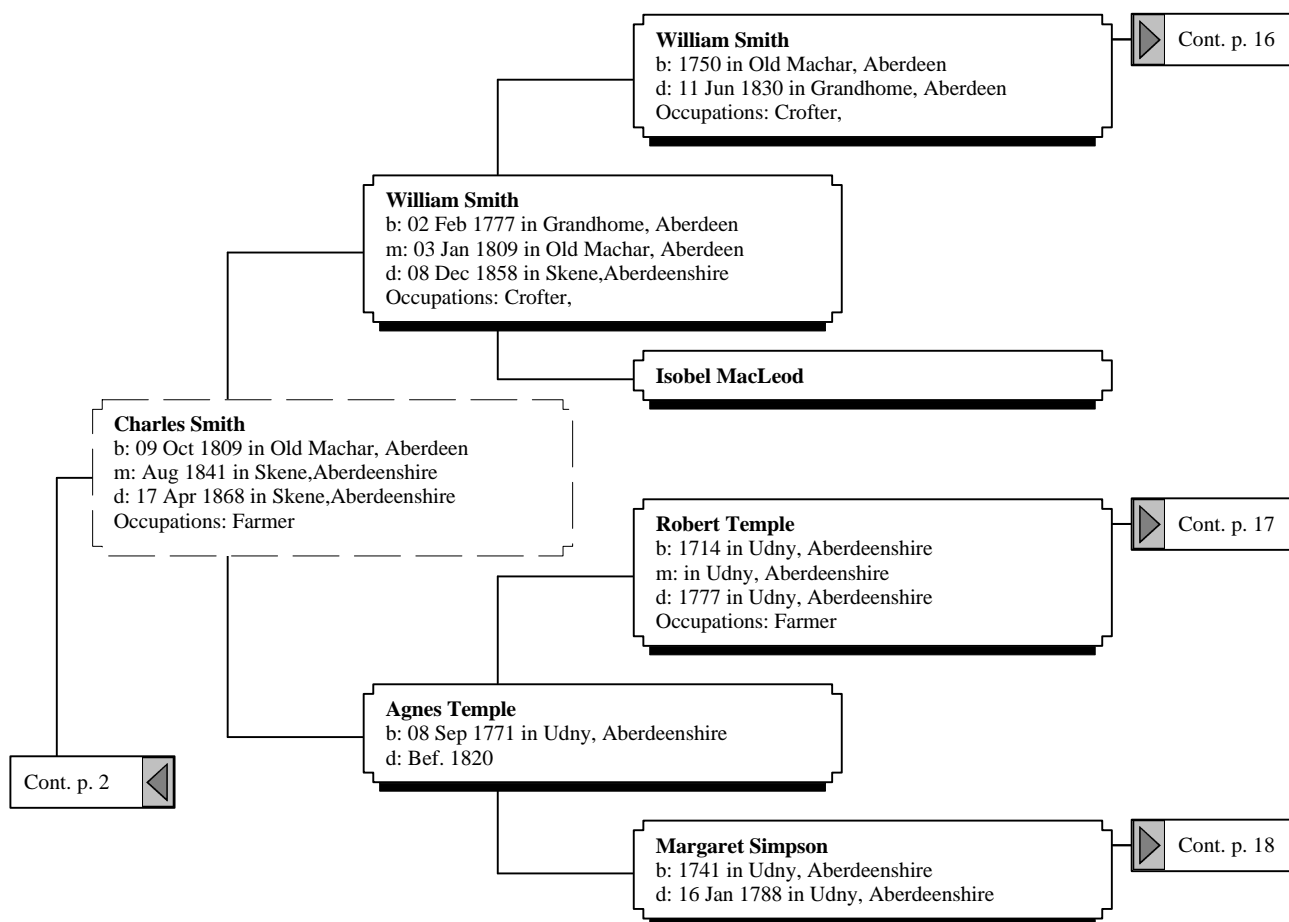

Grandparents Great-Grandparents 2nd Great-Grandparents 3rd Great-Grandparents

Ancestors of Robert John Alexander Smith Anderson (6 of 32)

2nd Great-Grandparents

3rd Great-Grandparents

4th Great-Grandparents

5th Great-Grandparents

Ancestors of Robert John Alexander Smith Anderson (7 of 32)

2nd Great-Grandparents

3rd Great-Grandparents

Ancestors of Robert John Alexander Smith Anderson (8 of 32)

2nd Great-Grandparents

3rd Great-Grandparents

4th Great-Grandparents

Ancestors of Robert John Alexander Smith Anderson (9 of 32)

2nd Great-Grandparents

3rd Great-Grandparents

4th Great-Grandparents

Ancestors of Robert John Alexander Smith Anderson (10 of 32)

5th Great-Grandparents

6th Great-Grandparents

Ancestors of Robert John Alexander Smith Anderson (25 of 32)

4th Great-Grandparents

5th Great-Grandparents

James Tough

James Tough
b: 09 Feb 1788 in Oyne, Aberdeenshire