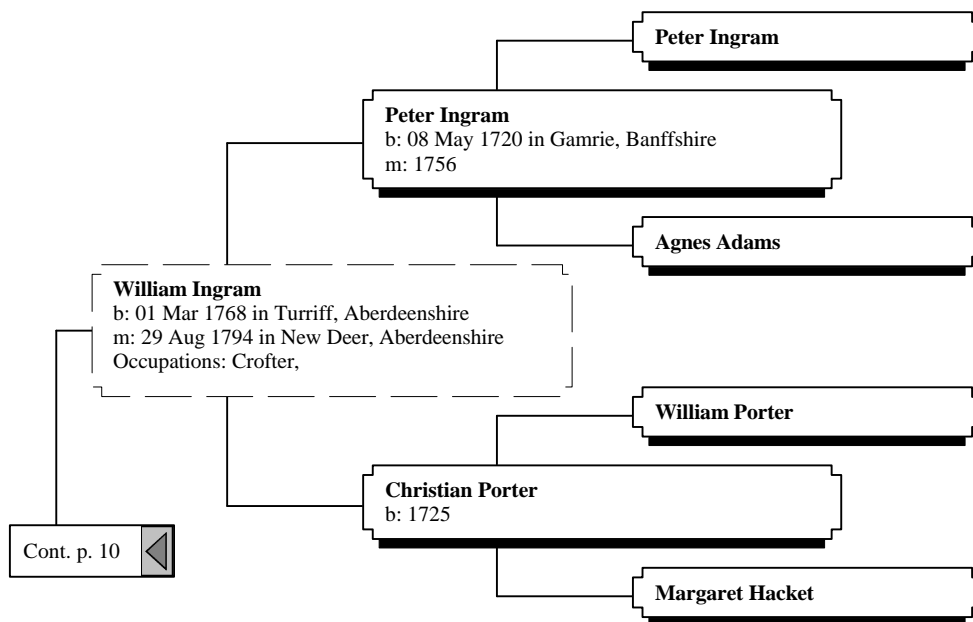

4th Great-Grandparents

5th Great-Grandparents

6th Great-Grandparents

Ancestors of Robert John Alexander Smith Anderson (22 of 32)

4th Great-Grandparents

5th Great-Grandparents

James Robertson

Alexander Robertson
b: 15 Jan 1772 in Monquhitter, Aberdeenshire

Cont. p. 10

Ancestors of Robert John Alexander Smith Anderson (23 of 32)

4th Great-Grandparents

5th Great-Grandparents

6th Great-Grandparents

Ancestors of Robert John Alexander Smith Anderson (24 of 32)

4th Great-Grandparents

5th Great-Grandparents

6th Great-Grandparents

Ancestors of Robert John Alexander Smith Anderson (25 of 32)

4th Great-Grandparents

5th Great-Grandparents

James Tough

James Tough
b: 09 Feb 1788 in Oyne, Aberdeenshire