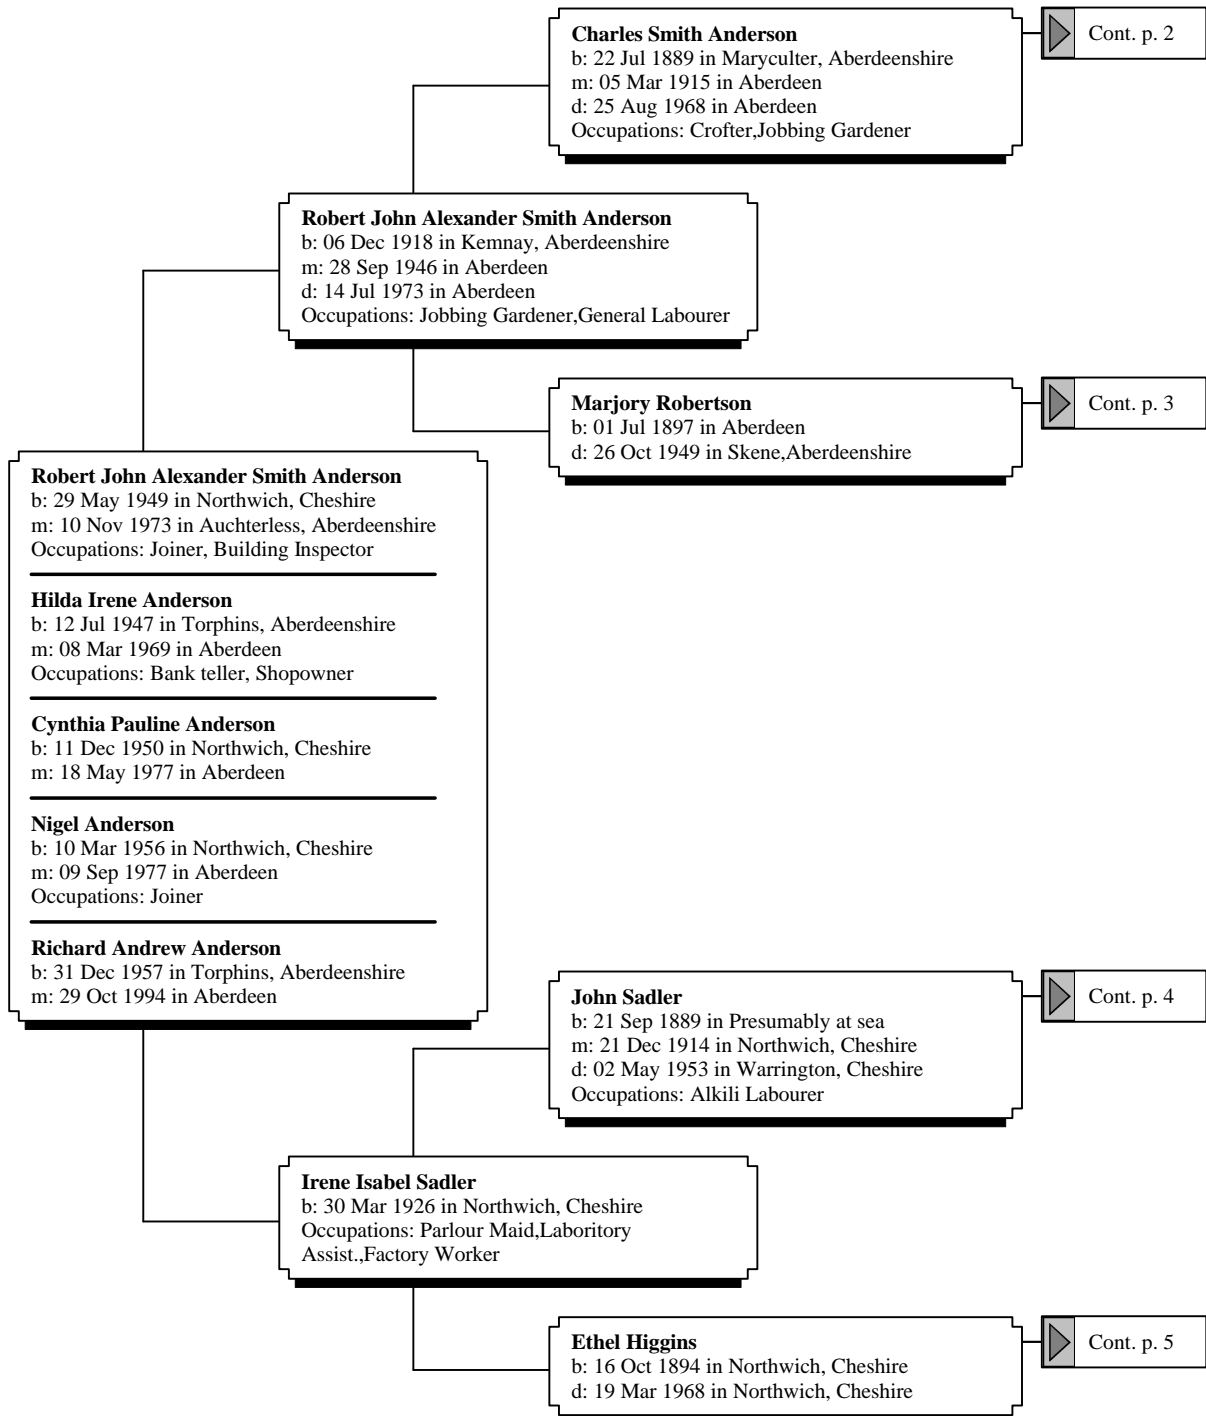

Ancestors of Robert John Alexander Smith Anderson (1 of 32)

Parents

Grandparents

Ancestors of Robert John Alexander Smith Anderson (2 of 32)

Grandparents

Great-Grandparents

2nd Great-Grandparents

Ancestors of Robert John Alexander Smith Anderson (3 of 32)

5th Great-Grandparents

6th Great-Grandparents

Ancestors of Robert John Alexander Smith Anderson (25 of 32)

4th Great-Grandparents

5th Great-Grandparents

James Tough

James Tough
b: 09 Feb 1788 in Oyne, Aberdeenshire

5th Great-Grandparents

6th Great-Grandparents

Ancestors of Robert John Alexander Smith Anderson (28 of 32)

4th Great-Grandparents

5th Great-Grandparents

6th Great-Grandparents

Ancestors of Robert John Alexander Smith Anderson (29 of 32)

4th Great-Grandparents

5th Great-Grandparents

Ancestors of Robert John Alexander Smith Anderson (30 of 32)

6th Great-Grandparents

7th Great-Grandparents

8th Great-Grandparents

Ancestors of Robert John Alexander Smith Anderson (31 of 32)