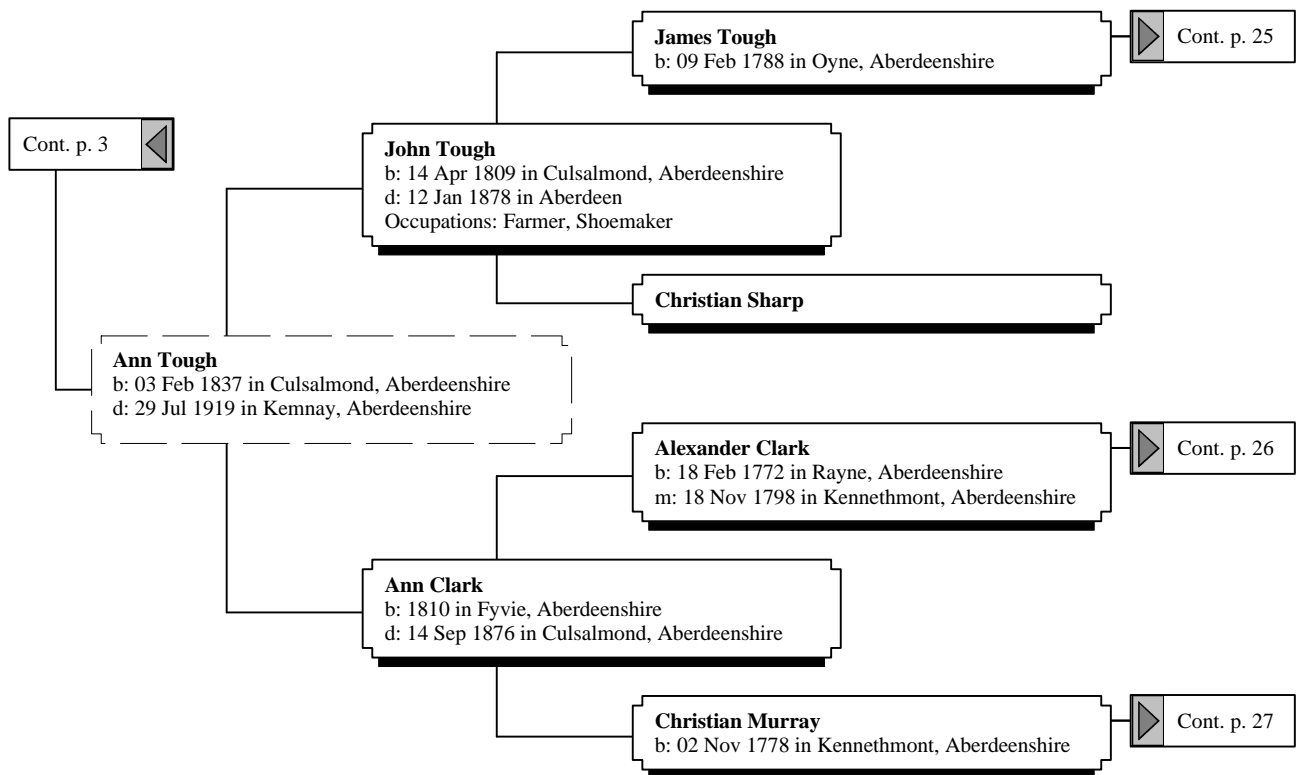

2nd Great-Grandparents

3rd Great-Grandparents

4th Great-Grandparents

Ancestors of Robert John Alexander Smith Anderson (11 of 32)

2nd Great-Grandparents

3rd Great-Grandparents

4th Great-Grandparents

Ancestors of Robert John Alexander Smith Anderson (12 of 32)

2nd Great-Grandparents

3rd Great-Grandparents

4th Great-Grandparents

5th Great-Grandparents

Ancestors of Robert John Alexander Smith Anderson (13 of 32)

2nd Great-Grandparents

3rd Great-Grandparents

4th Great-Grandparents